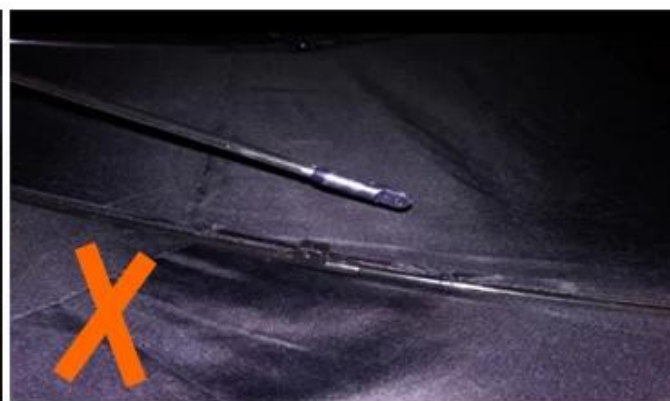

24 Dec 2018 02:24

K***
ES

★☆☆☆☆

Color: Black Ships From: China Logistics: TNT

One the metals/ribs broke after one day of use, with just light rain no wind. Very disappointing!

24 Dec 2018 02:24

ours

others