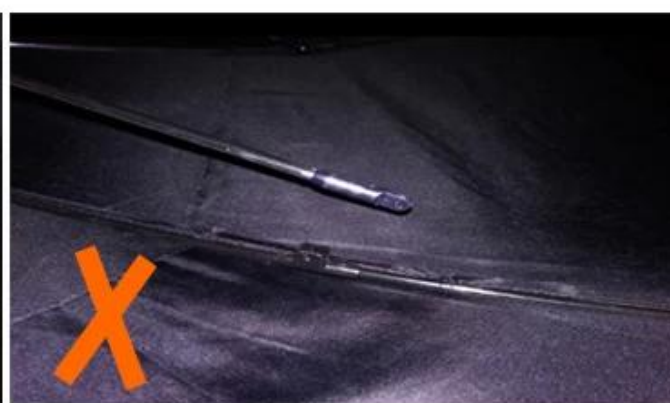

24 Dec 2018 02:24

K***+
ES

★☆☆☆☆

Color: Black Ships From: China Logistics: TNT

One the metals/ribs broke after one day of use, with just light rain no wind. Very disappointing!

24 Dec 2018 02:24

ours

others