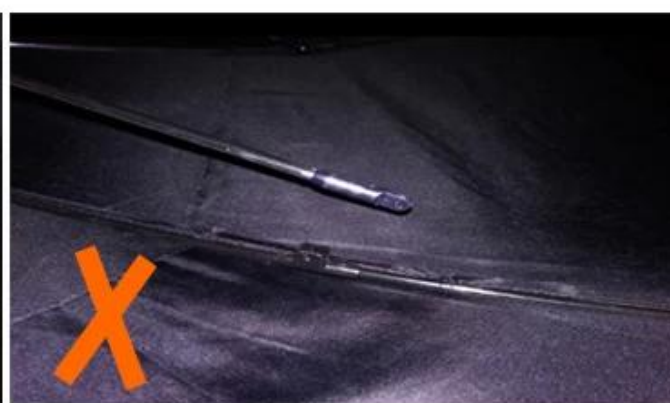

24 Dec 2018 02:24

4***
ES

☆☆☆☆

Color: Black Ships From: China Logistics: TNT

One the metals/ribs broke after one day of use, with just light rain no wind. Very disappointing!

24 Dec 2018 02:24

ours

others