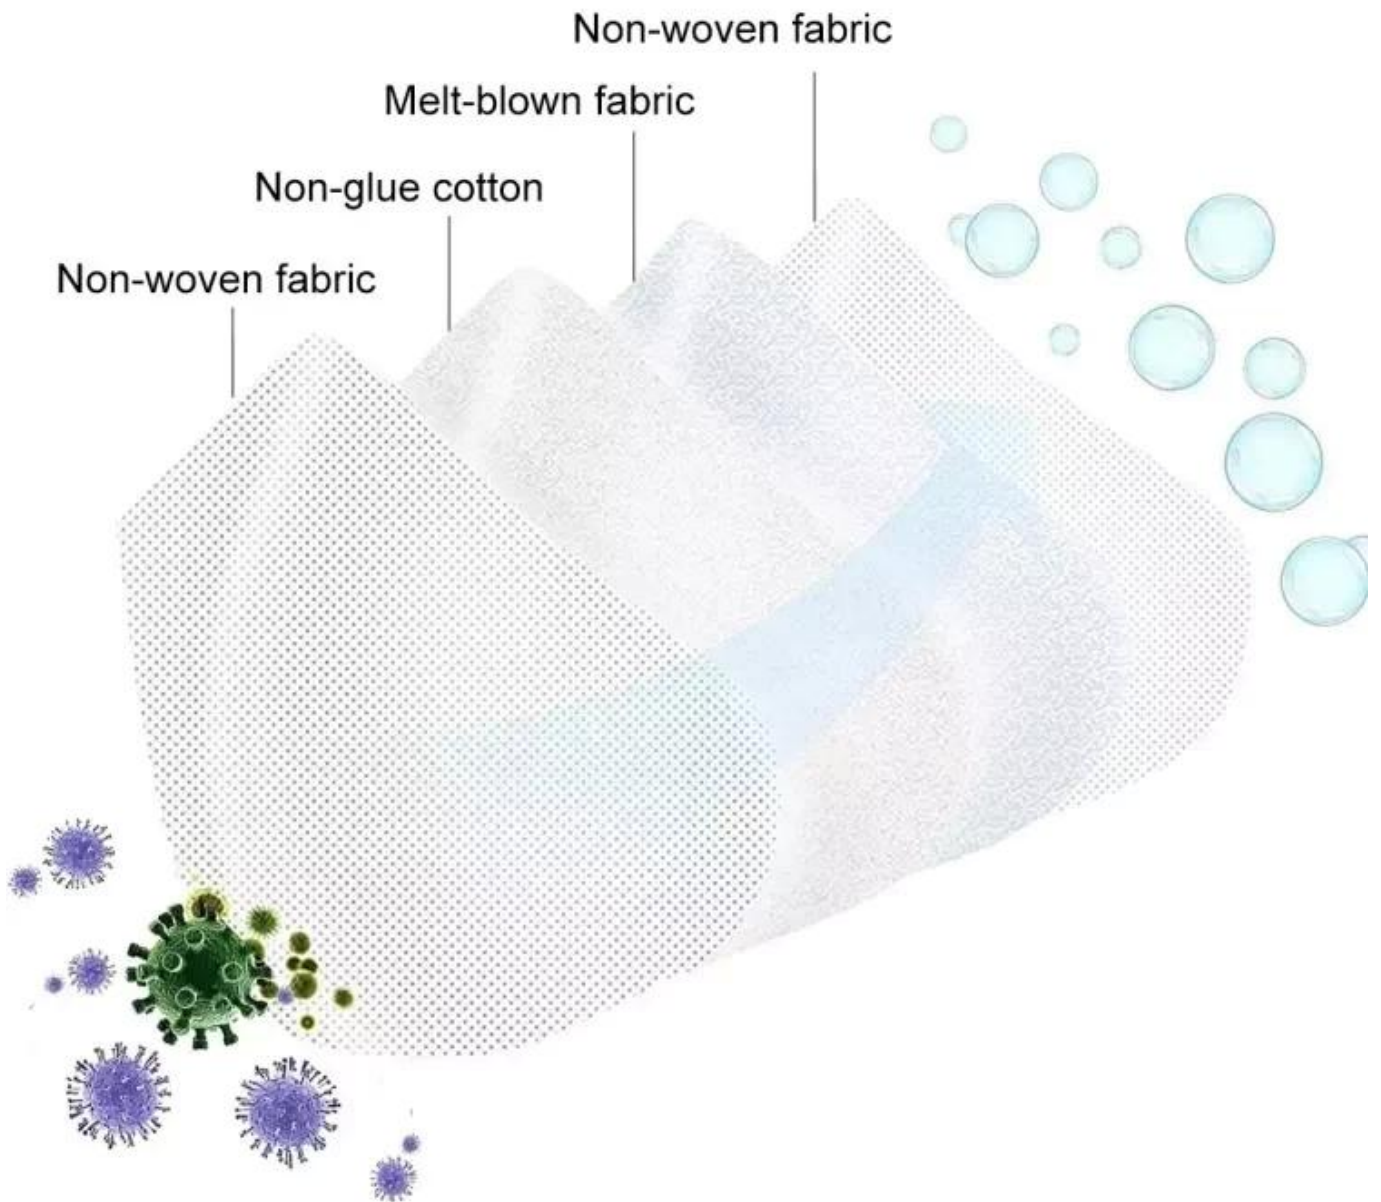

Nouvelle arrivée non-tissé masque facial jetable Earloop KN95

KN95

Low resistance, High Breathability, Free Breathing

Uniform surface, densely covered air holes, comfortable and breathable, designed to fit the shape of the face, protect more comprehensive.

Fits perfectly
to the chin

Dimensional cut

Widen earband

Adjustable
nose clip

4 Layers of protection

discount

Seller Discount
On all products

Time left until promotion ends: 7d 0h 0m
[Shop Now](#) ▶