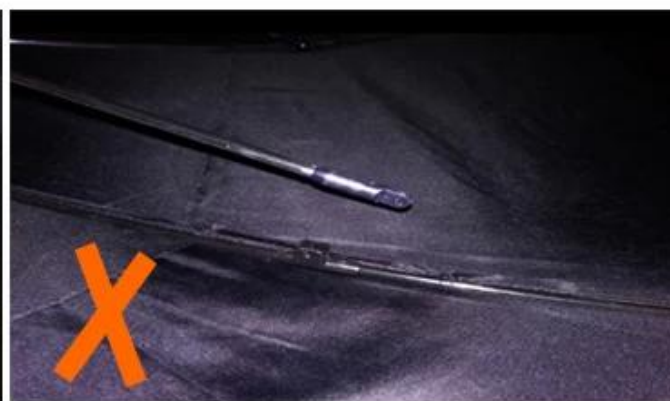

24 Dec 2018 02:24

K\*\*\*  
ES

★☆☆☆☆

Color: Black Ships From: China Logistics: TNT

One the metals/ribs broke after one day of use, with just light rain  
no wind. Very disappointing!

24 Dec 2018 02:24

ours

others