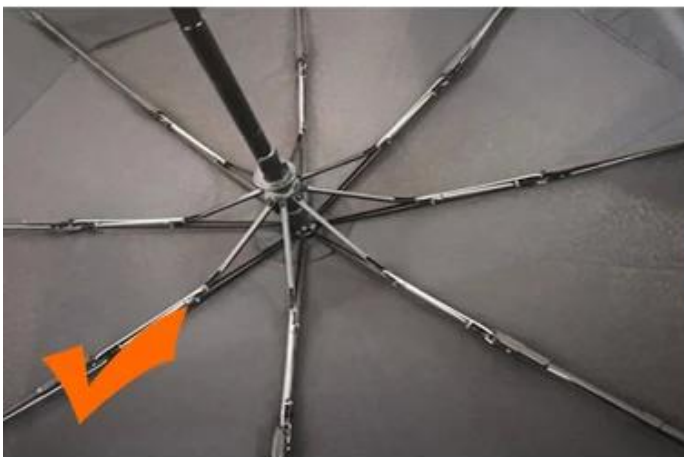

WHY CHOOSE US?

S***
FR

★★★★★

Ships From: China Logistics: TNT

I really like this umbrella. It is sturdy, it can be opened or closed with just a press. And more importantly, almost instant dry by just shaking.

24 Dec 2018 02:24

K***
ES

★★★★

Color: Black Ships From: China Logistics: TNT

One the metals/ribs broke after one day of use, with just light rain no wind. Very disappointing!

24 Dec 2018 02:24

ours

others

Informations sur la société

Informations sur la société Lotus Umbrella:

Shaoxing Lotus Umbrella Co., Ltd est une entreprise de fabrication professionnelle d'umberlla située dans le Zhejiang, en Chine. Nous sommes dans ce domaine