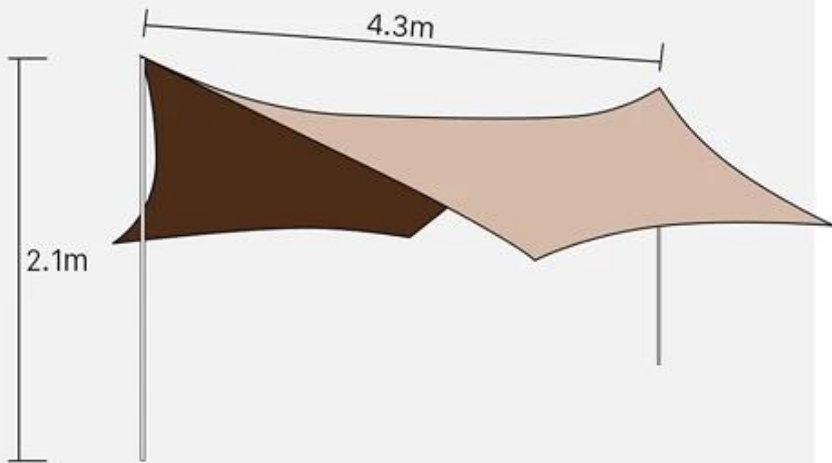

Product name	Awning
Usage	Outdoor Camping Hiking Travelling
Color	Customized
Pole	Fiberglass
Feature	Portable
Keyword	Outdoor Camping Shelter
Material	Polyester
Packing Size	62*48*38cm/6pcs
Packing Weight	17kg/6pcs
Design	OEM Welcomed
Payment Terms	L/C, T/T, Western Union
Trade Terms	EXW, FOB(Ningbo, shanghai)

42*18*17CM

2.55KG

PU3000 Waterproof and Good Opacity

RIPSTOP 150D Oxford Cloth