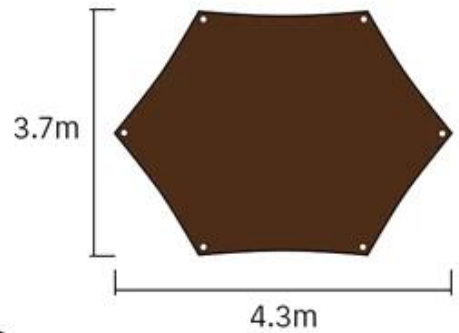

Product name	Awning
Usage	Outdoor Camping Hiking Travelling
Color	Customized
Pole	Fiberglass
Feature	Portable
Keyword	Outdoor Camping Shelter
Material	Polyester
Packing Size	62*48*38cm/6pcs
Packing Weight	17kg/6pcs
Design	OEM Welcomed
Payment Terms	L/C, T/T, Western Union
Trade Terms	EXW, FOB(Ningbo, shanghai)

42*18*17CM

2.55KG

PU3000 Waterproof and Good Opacity

RIPSTOP 150D Oxford Cloth