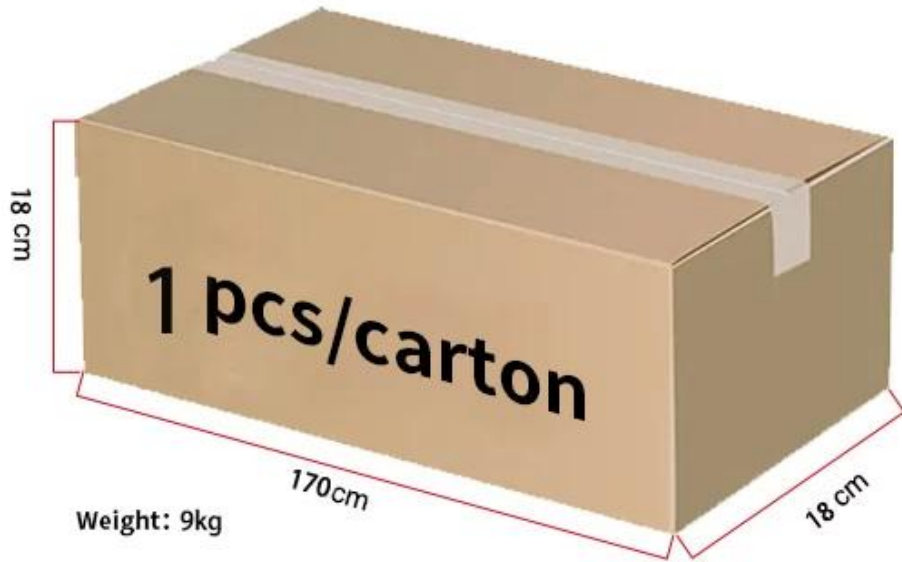

|               |  |
|---------------|--|
| Product Name  | Patio wooden umbrella with tassels             |
| Size          | 180cm  |
| Fabric        | 160G polyester                                 |
| Frame         | Wooden pole + fiberglass ribs                  |
| Packaging     | 1pc/carry bag, 1 pcs/ctn, 170*18*18cm, 9kgs    |
| Usage         | Waterproof, Windproof, Promotion, Sun umbrella |
| Color         | Customized                                     |
| Sample time   | 7-10 days                                      |
| lead time     | 35-45 days after confirming the order          |
| Payment Terms | L/C, T/T, Western Union                        |
| Trade Terms   | EXW, FOB(Ningbo, shanghai)                     |

# Product Size

Packing Size and Weight