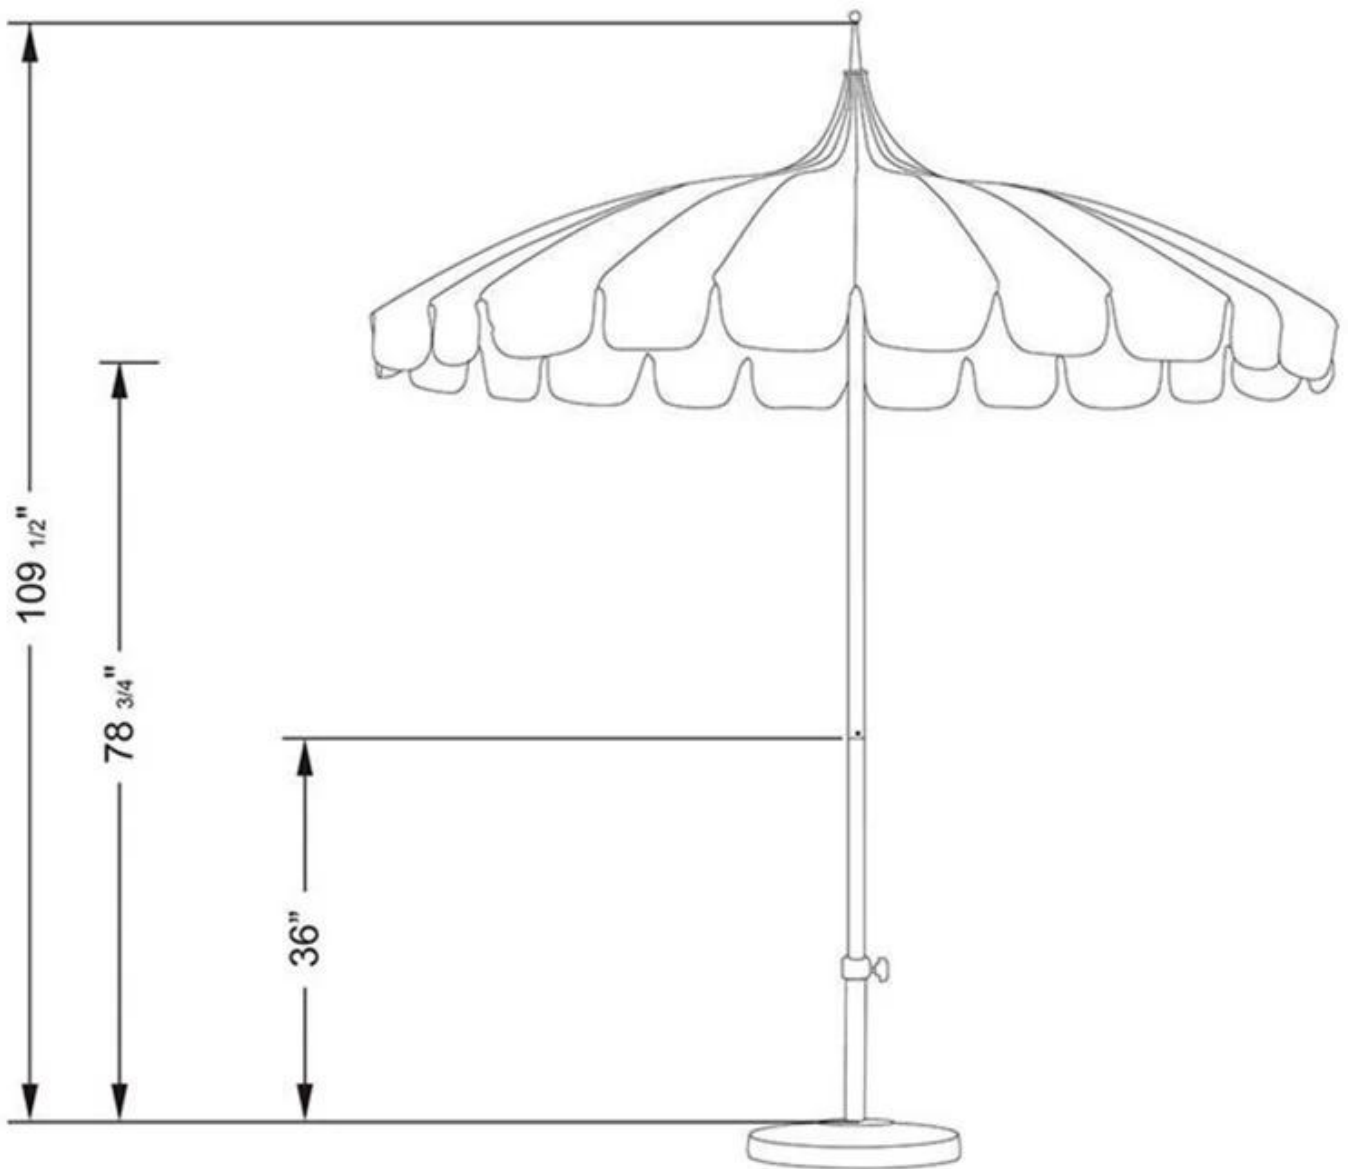

|               |  |
|---------------|--|
| Product Name  | Patio wooden umbrella with tassels             |
| Size          | 180cm  |
| Fabric        | 160G polyester                                 |
| Frame         | Wooden pole + fiberglass ribs                  |
| Packaging     | 1pc/carry bag, 1 pcs/ctn, 170*18*18cm, 9kgs    |
| Usage         | Waterproof, Windproof, Promotion, Sun umbrella |
| Color         | Customized                                     |
| Sample time   | 7-10 days                                      |
| lead time     | 35-45 days after confirming the order          |
| Payment Terms | L/C, T/T, Western Union                        |
| Trade Terms   | EXW, FOB(Ningbo, shanghai)                     |

# Product Size

Packing Size and Weight