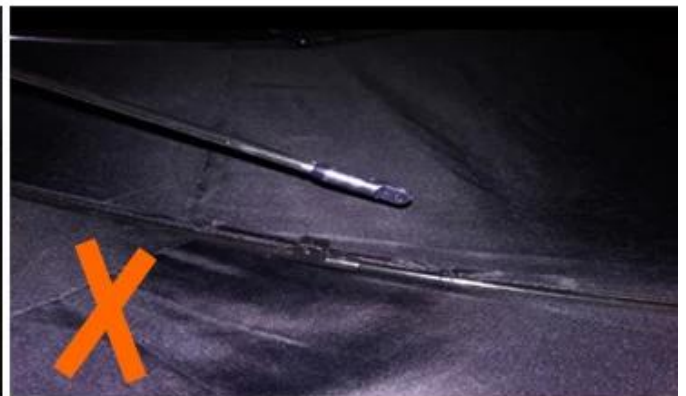

WHY CHOOSE US?

S***+
FR

★★★★★

Ships From: China Logistics: TNT

I really like this umbrella. It is sturdy, it can be opened or closed with just a press. And more importantly, almost instant dry by just shaking.

24 Dec 2018 02:24

K***+
ES

★☆☆☆☆

Color: Black Ships From: China Logistics: TNT

One the metals/ribs broke after one day of use, with just light rain no wind. Very disappointing!

24 Dec 2018 02:24

ours

others