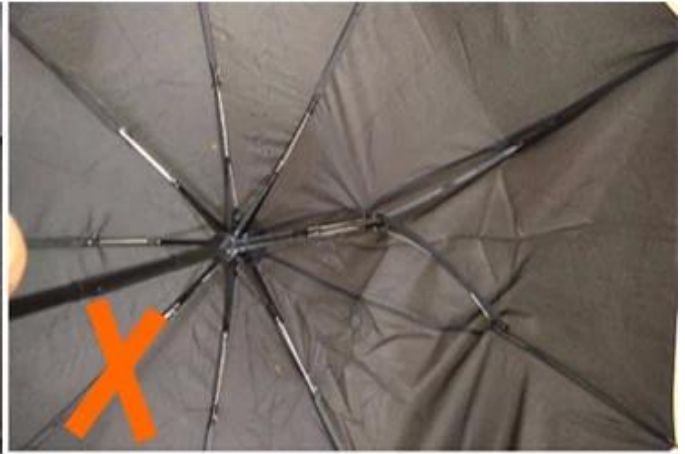

24 Dec 2018 02:24

K***
ES

★☆☆☆☆

Color: Black Ships From: China Logistics: TNT

One the metals/ribs broke after one day of use, with just light rain no wind. Very disappointing!

24 Dec 2018 02:24

ours

others