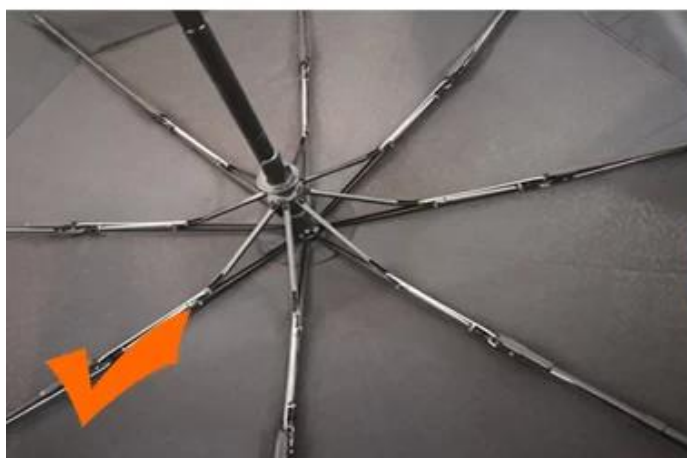

24 Dec 2018 02:24

K\*\*\*  
ES

★☆☆☆☆

Color: Black Ships From: China Logistics: TNT

One the metals/ribs broke after one day of use, with just light rain  
no wind. Very disappointing!

24 Dec 2018 02:24

ours

others