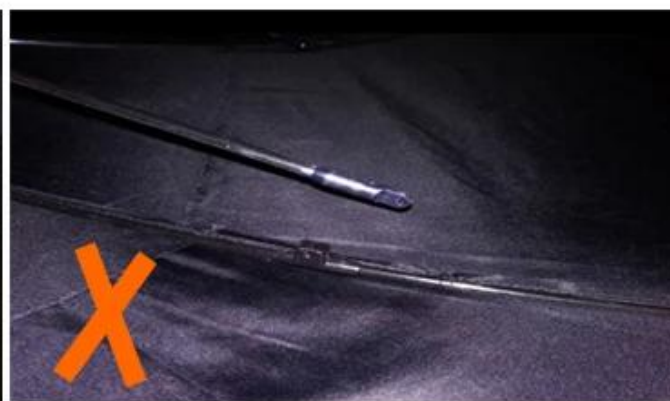

K***
ES

★★★★★

Color: Black Ships From: China Logistics: TNT

One the metals/ribs broke after one day of use, with just light rain
no wind. Very disappointing!

24 Dec 2018 02:24

ours

others

Informations sur la société