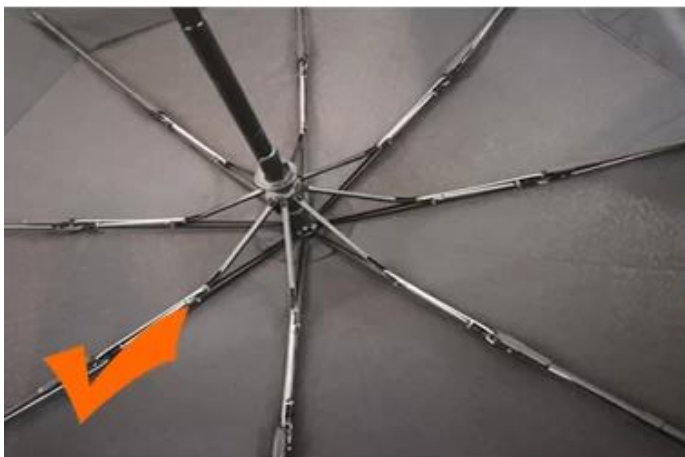

WHY CHOOSE US?

S***
FR

★★★★★

Ships From: China Logistics: TNT

I really like this umbrella. It is sturdy, it can be opened or closed with just a press. And more importantly, almost instant dry by just shaking.

24 Dec 2018 02:24

K***
ES

★☆☆☆☆

Color: Black Ships From: China Logistics: TNT

One the metals/ribs broke after one day of use, with just light rain no wind. Very disappointing!

24 Dec 2018 02:24

ours

others

informations sur la société