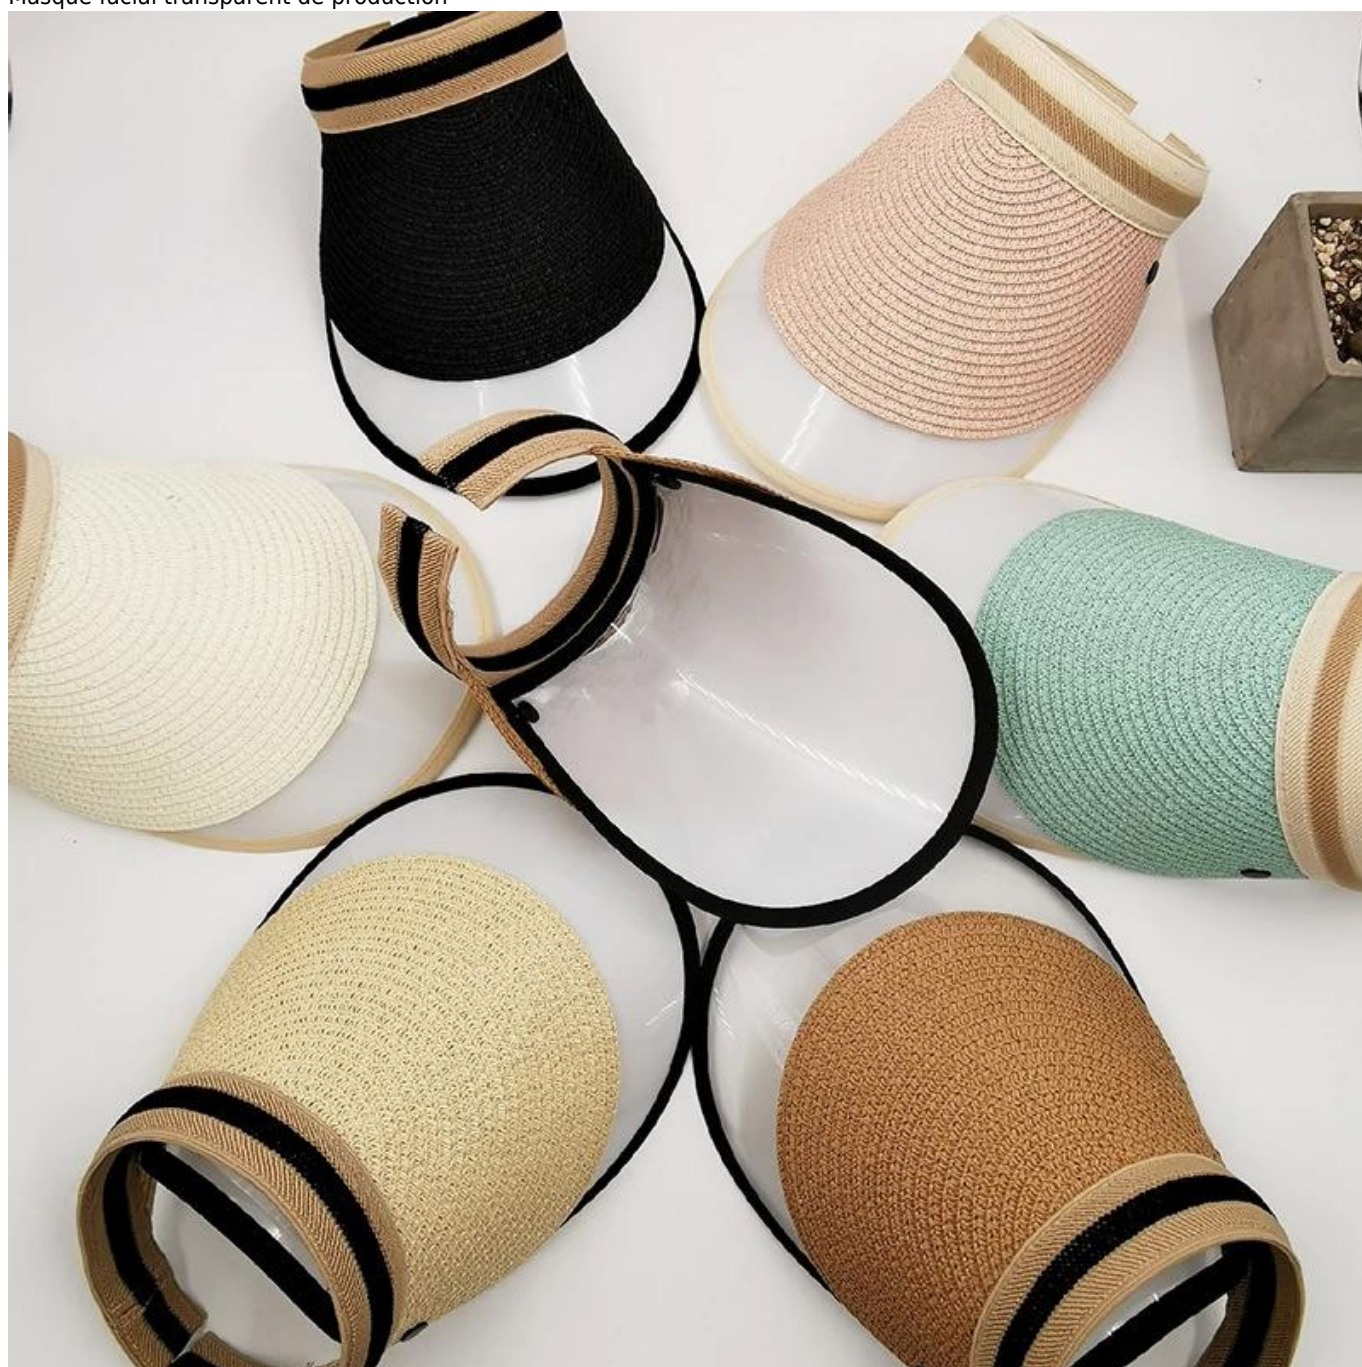

remise

Seller Discount
On all products

Time left until promotion ends: 7d 0h 0m

[Shop Now](#) ▶

All details, please check it as coupon.

Photos détaillées

Masque facial transparent de production

DETAIL VIEW