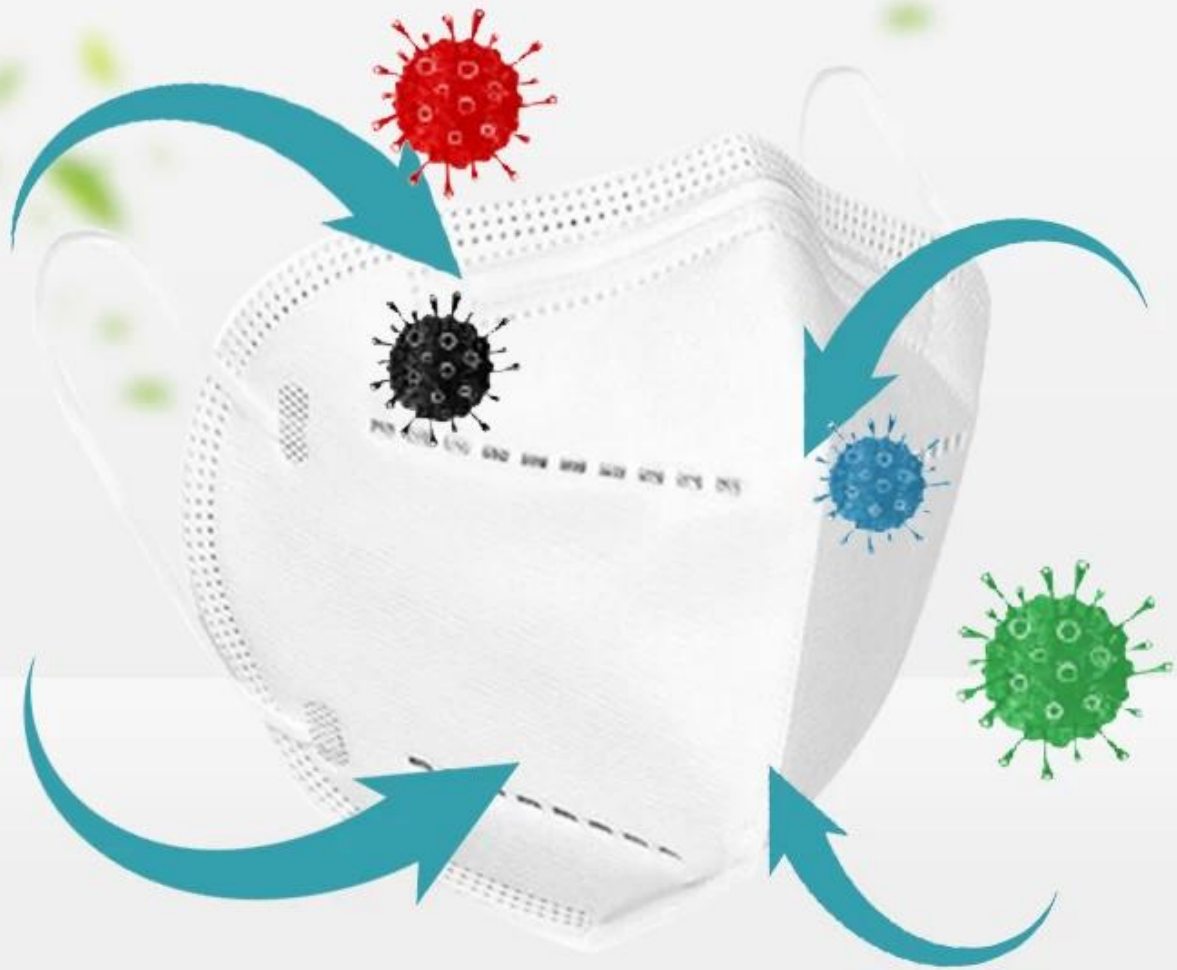

**Earloop Nonwoven kn95 masque facial jetable filtre à charbon Respirateur
poussière**

GOOD QUALITY KN95 MASK

GOOD QUALITY KN95 MASK

High efficiency filtration

Remove bacteria

Effectively prevent exhaled exhaust gas

Granular layer of activated carbon

Effective control of germs

Waterproof non-woven fabric layer

THIS OUTSIDE-PROTECTOR IS WHAT YOU NEED

Office

Going out

On the plane

To prevent
the virus