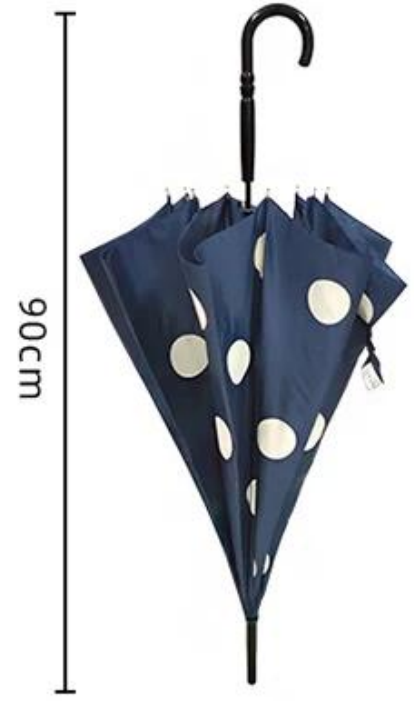

Send Inquire	Please click here to send us your inquiry
Product	Ladies Fashion Umbrella
Item:	19"*8k Pagoda Umbrella
Fabric Type:	190T pongee
Shaft:	Coating metal
Packing Weight:	21kg/50PCS
Packing Size:	93*28*25CM/50PCS
Size:	108*85*89CM/PC
Weight:	0.4KG/PC
Pattern:	Straight Umbrella
Payment Terms	L/C, T/T,Western Union
Trade Terms	EXW, FOB(Ningbo, shanghai)

Customized advertising · Quick shipment

Price advantage / The quality of trust / The goods time guarantee

Lotus leaf effect waterproof umbrella cloth

Windproof, waterproof, sunscreen, durable.

Non-slip rubber head

Lightning proof, non-conductive, stable standing.

Comfortable handle

Humanized mechanical handle, comfortable grip.