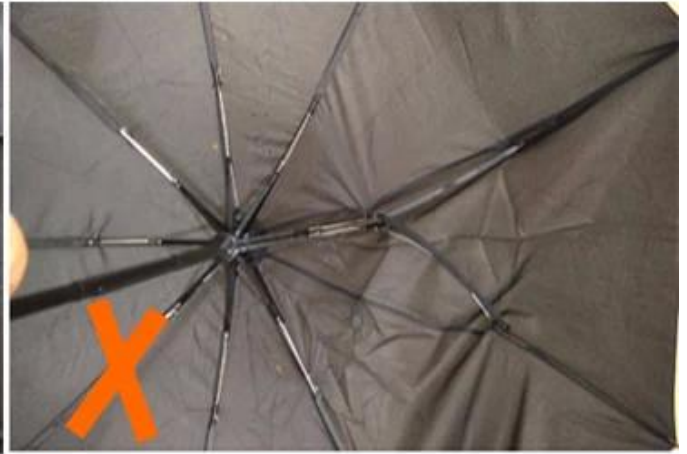

WHY CHOOSE US?

S***
FR

★★★★★

Ships From: China Logistics: TNT

I really like this umbrella. It is sturdy, it can be opened or closed with just a press. And more importantly, almost instant dry by just shaking.

24 Dec 2018 02:24

K***
ES

★☆☆☆☆

Color: Black Ships From: China Logistics: TNT

One the metals/ribs broke after one day of use, with just light rain no wind. Very disappointing!

24 Dec 2018 02:24

ours

others