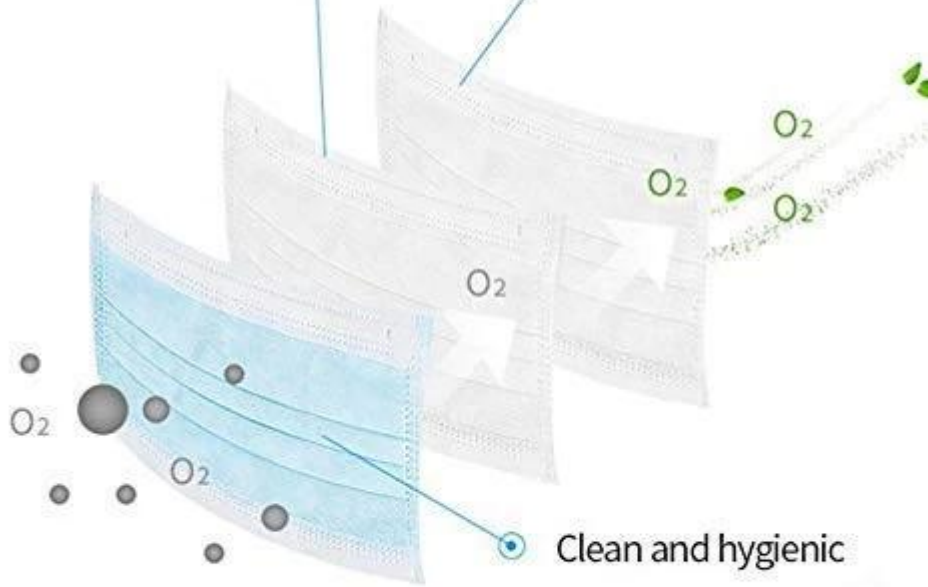

Demi-masque pliable non tissé jetable à usage médical

Non-woven fabric

3-layer protective mask

Non-woven fabric

3-layer protective mask

Soft Fabric

Non-woven fabric, moisture-proof, breathable, non-toxic, non irritating, soft and comfortable

Ear Band Design

Easy to use and easy to carry

HOW TO USE:

-  1. Pull an extend the mask with two hands and be sure the nose clip is upward.
-  2. Hold the mask on the face and pull the elastic band to the ears.
-  3. Press the nose clip to fit the shape of the nose.
-  4. Do not reuse.

shipment

PRODUCTION PROCEDURES

1. EDGE STITCH

2. CUT FABRIC

3. SEWING

4. TIP ASSEMBLY

5. SEW UP

6. QUALITY CHECK