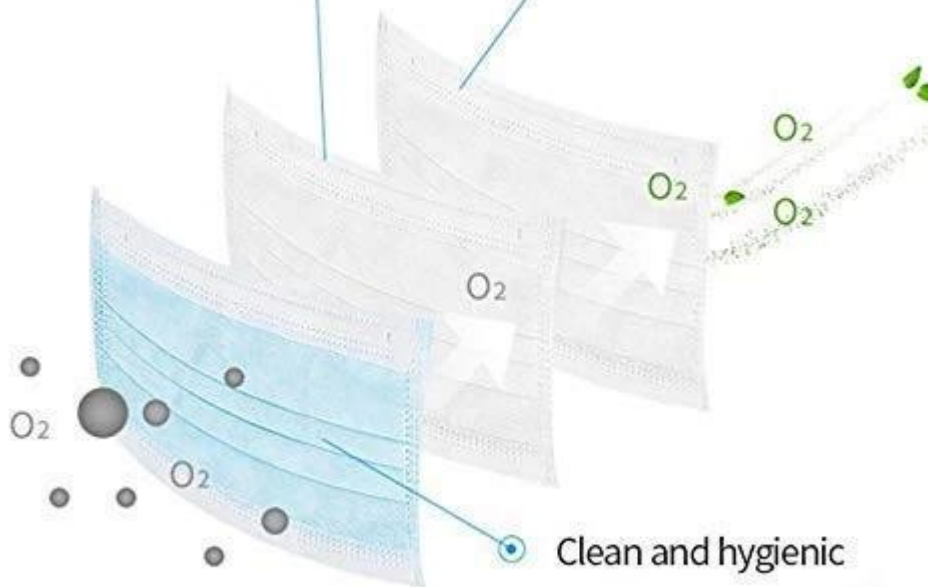

Demi-masque pliable non tissé jetable à usage médical

Non-woven fabric

3-layer protective mask

Non-woven fabric

3-layer protective mask

Soft Fabric

Non-woven fabric, moisture-proof, breathable, non-toxic, non irritating, soft and comfortable

Ear Band Design

Easy to use and easy to carry

HOW TO USE:

-  1. Pull an extend the mask with two hands and be sure the nose clip is upward.
-  2. Hold the mask on the face and pull the elastic band to the ears.
-  3. Press the nose clip to fit the shape of the nose.
-  4. Do not reuse.

shipment

PRODUCTION PROCEDURES

1. EDGE STITCH

2. CUT FABRIC

3. SEWING

4. TIP ASSEMBLY

5. SEW UP

6. QUALITY CHECK