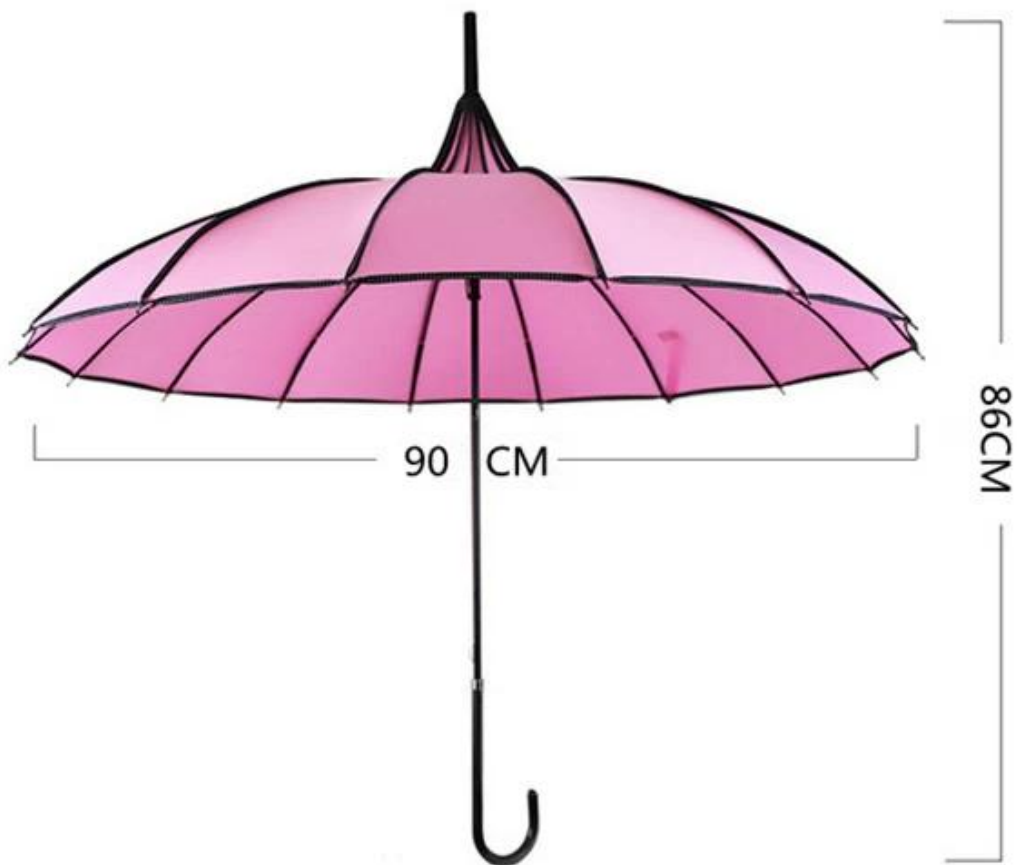

# Product Size

90\*11\*11cm

Weight: 0.5kg

Weight: 17kg