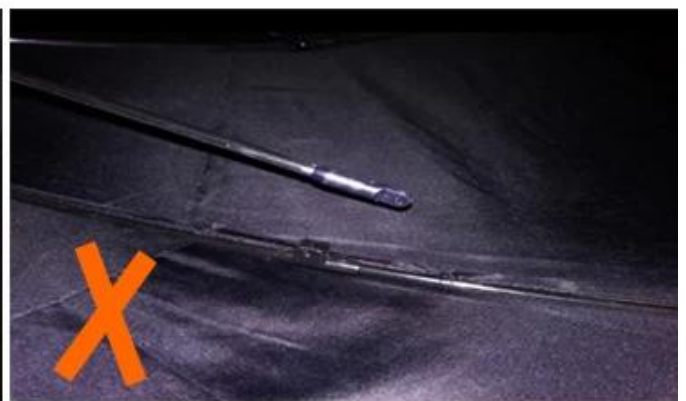

24 Dec 2018 02:24

4***+
ES

★★★★☆

Color: Black Ships From: China Logistics: TNT

One the metals/ribs broke after one day of use, with just light rain no wind. Very disappointing!

24 Dec 2018 02:24

ours

others