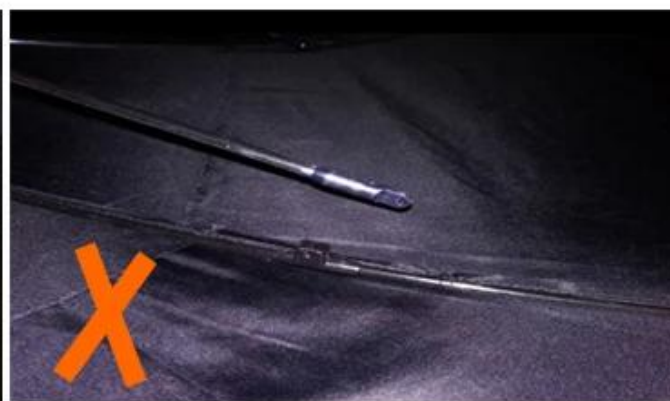

información de la compañía

Sobre nosotros Lotus Umbrella:

Shaoxing Lotus Umbrella Co., Ltd. es un fabricante profesional de Amberla en la provincia de Zhejiang, China. Hemos estado trabajando en este campo durante aproximadamente 19 años y ofrecemos una variedad de paraguas personalizados,