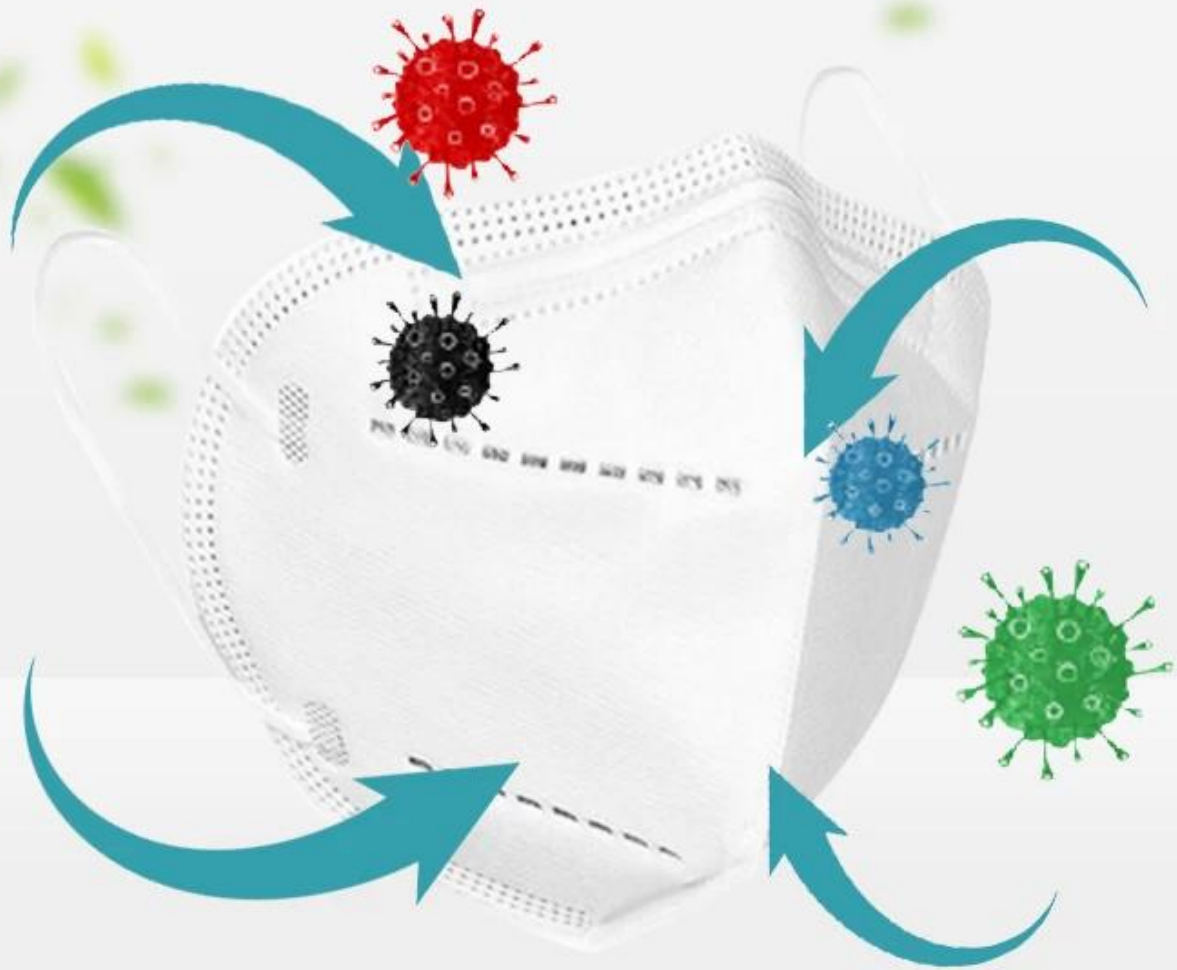

Venta caliente anti virus blanco no tejido kn95 máscara desechable con CE

GOOD QUALITY KN95 MASK

GOOD QUALITY KN95 MASK

High efficiency filtration

Remove bacteria

Effectively prevent exhaled exhaust gas

Granular layer of activated carbon

Effective control of germs

Waterproof non-woven fabric layer

THIS OUTSIDE-PROTECTOR IS WHAT YOU NEED

Office

Going out

On the plane

To prevent
the virus

Bus