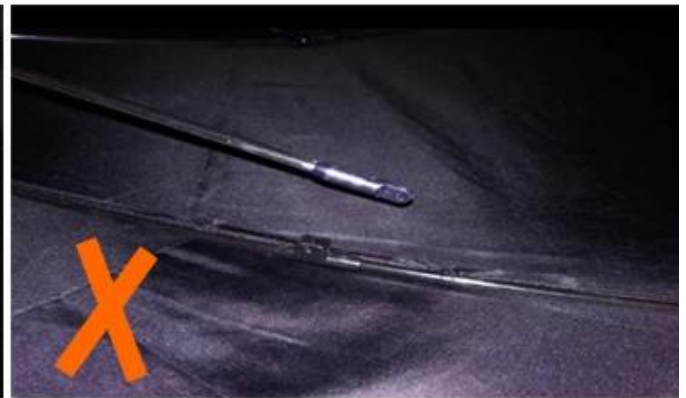

K***
ES

★☆☆☆☆

Color: Black Ships From: China Logistics: TNT

One the metals/ribs broke after one day of use, with just light rain
no wind. Very disappointing!

24 Dec 2018 02:24

ours

others

OEM PROCESS