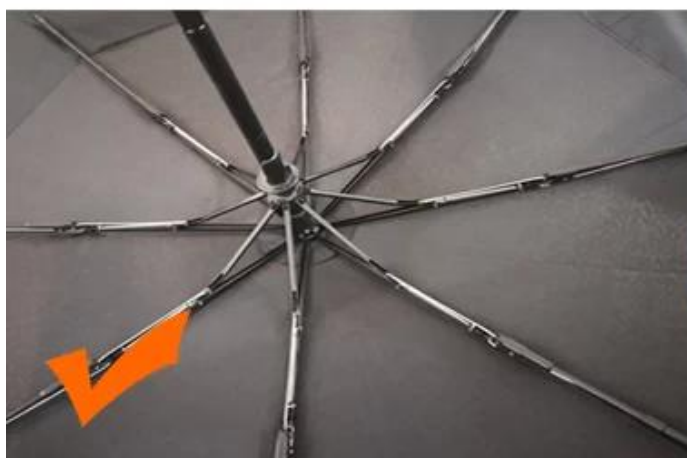

máscara desechable anti virus no tejida kn95 blanca con CE

SEAMLESS FIT FOR SECURITY

**ADJUSTABLE
BRIDGE OF NOSE**

Fit a variety

**3D SOLID
ARC DESIGN**

Smooth breathing

4Floor

Filter protection

24 Dec 2018 02:24

K***
ES

★★★★★

Color: Black Ships From: China Logistics: TNT

One the metals/ribs broke after one day of use, with just light rain
no wind. Very disappointing!

24 Dec 2018 02:24

ours

others