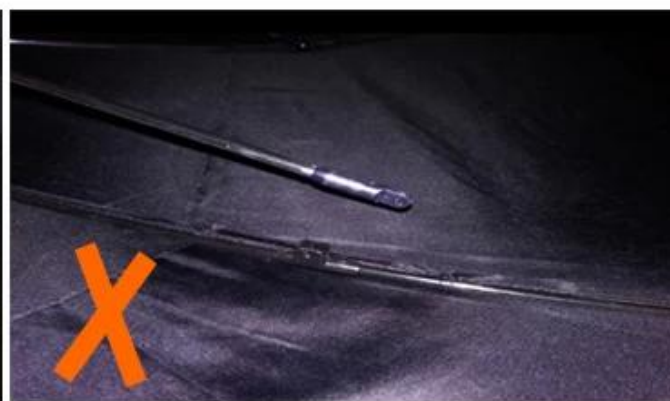

máscara desechable anti virus no tejida kn95 blanca con CE

SEAMLESS FIT FOR SECURITY

**ADJUSTABLE
BRIDGE OF NOSE**

Fit a variety

**3D SOLID
ARC DESIGN**

Smooth breathing

4Floor

Filter protection

24 Dec 2018 02:24

K***
ES

★★★★★

Color: Black Ships From: China Logistics: TNT

One the metals/ribs broke after one day of use, with just light rain
no wind. Very disappointing!

24 Dec 2018 02:24

ours

others