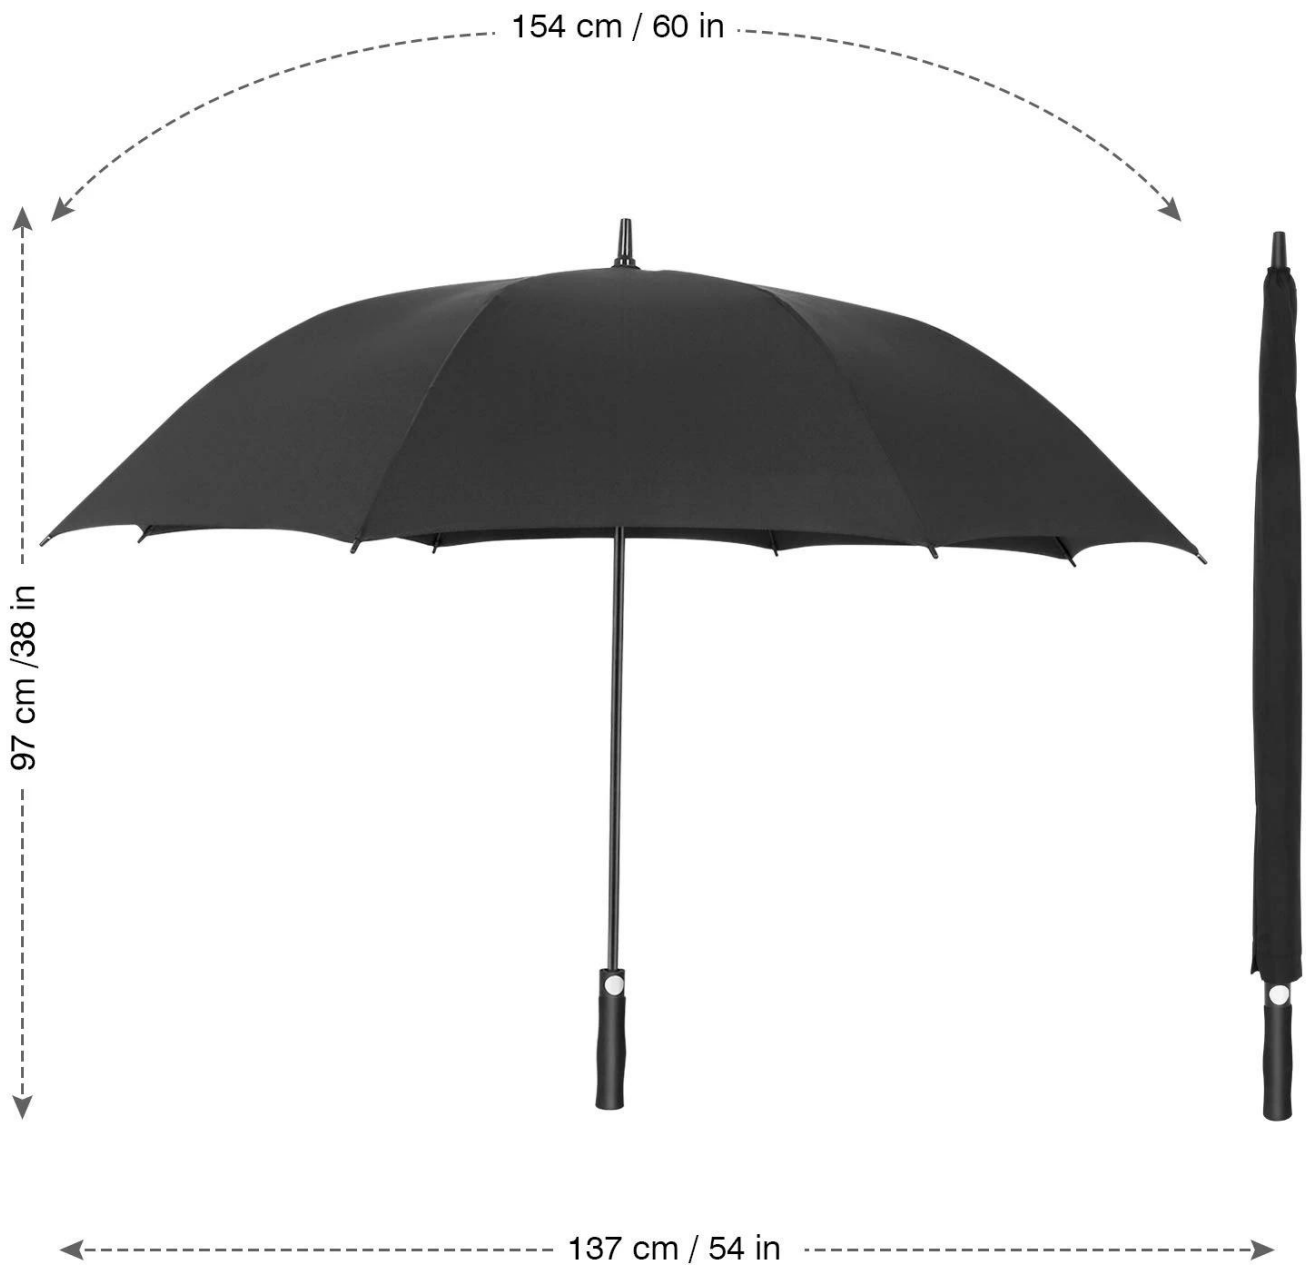

Send Inquire	Please click here to send us your inquiry
Product Name	umbrella
Size	27"*8K
Fabric	190T Pongee
Frame	Fiberglass frame
Packaging	1Pcs/OPP, 50Pcs/Ctn
Usage	Waterproof,Windproof,Promotion,Sun umbrella
Color	Customized
Packing Size	105*25*26cm/50pcs
Packing Weight	28kg/50pcs
lead time	10-35 days after confirming the order
Payment Terms	L/C, T/T,Western Union
Trade Terms	EXW, FOB(Ningbo, shanghai)

AUTO OPEN BUTTON

With a auto-push button, easy and quick to open with just one hand.

**High Density
Super Waterproof**

Fiberglass Design

Rustless and not easy to bend

**8-rib metal ribs design
more stable and superior windproof**

Round plastic tip

Plastic tip with skidproof end