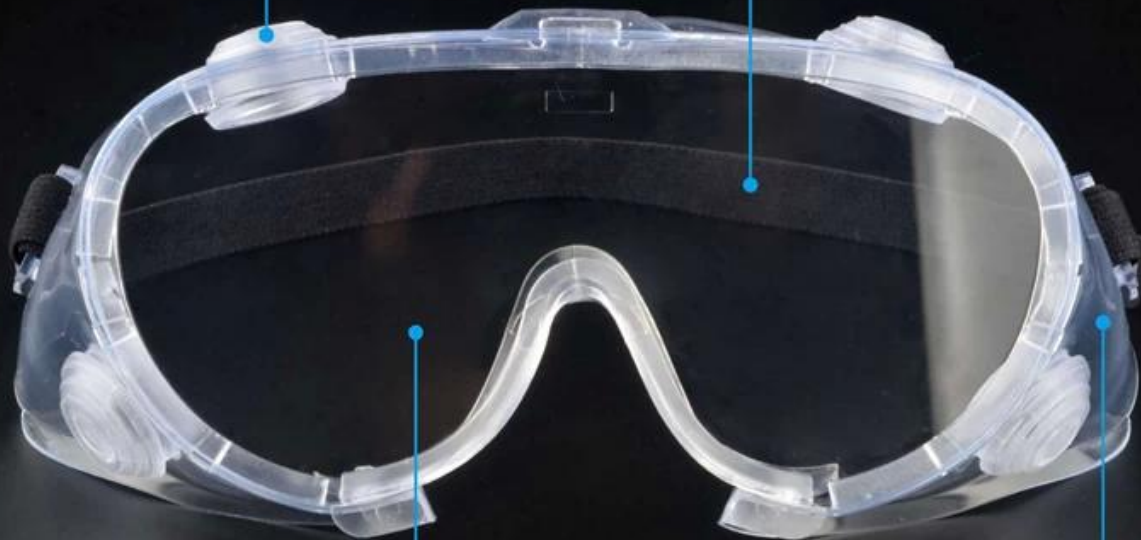

Número de artículo: HH-G0001

Tamaño: 180 mm * 72 mm

Uso: protección para los ojos

Embalaje: 1 pieza / bolsa

Mínimo: 500 piezas

Lock valve (Semi-enclosed/fully enclosed)

4 breathable, semi-closed/fully closed design. Press the next order to be semi-closed press the next two orders to be fully closed.

Elastic

Play the role of fixing the glasses box to ensure the tightness of the glasses, the elasticity is appropriate and comfortable.

Impact-proof/double-sided long-anti-fog lens

Polycarbonate lens, effective protection against impact damage, blocking 99% uv, The lens is coated on both sides to prevent scratches.