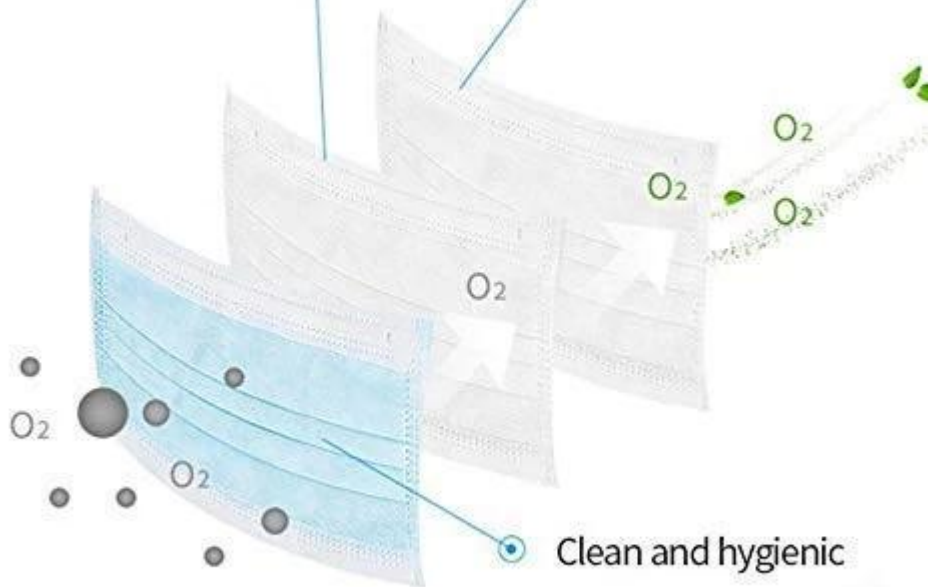

**Mascarilla facial plegable desechable antiviral no tejida para uso personal médico**

Non-woven fabric

3-layer protective mask

Non-woven fabric

3-layer protective mask

### Ear Band Design

Easy to use and easy to carry

# HOW TO USE:

-  1. Pull an extend the mask with two hands and be sure the nose clip is upward.
-  2. Hold the mask on the face and pull the elastic band to the ears.
-  3. Press the nose clip to fit the shape of the nose.
-  4. Do not reuse.

## PRODUCTION PROCEDURES

1. EDGE STITCH

2. CUT FABRIC

3. SEWING

4. TIP ASSEMBLY

5. SEW UP

6. QUALITY CHECK