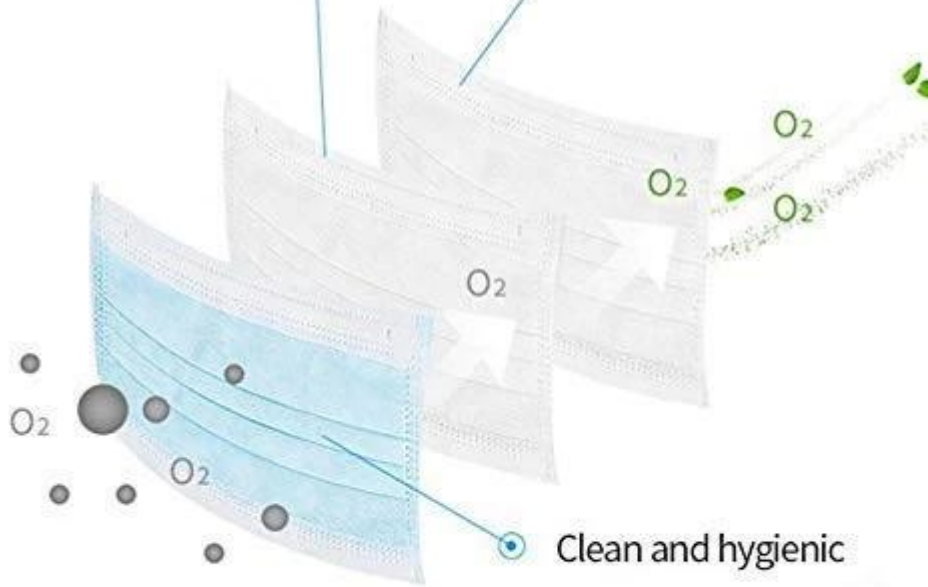

**Mascarilla facial plegable desechable antiviral no tejida para uso personal médico**

Non-woven fabric

3-layer protective mask

Non-woven fabric

3-layer protective mask

### Ear Band Design

Easy to use and easy to carry

# HOW TO USE:

-  1. Pull an extend the mask with two hands and be sure the nose clip is upward.
-  2. Hold the mask on the face and pull the elastic band to the ears.
-  3. Press the nose clip to fit the shape of the nose.
-  4. Do not reuse.

## PRODUCTION PROCEDURES

1. EDGE STITCH

2. CUT FABRIC

3. SEWING

4. TIP ASSEMBLY

5. SEW UP

6. QUALITY CHECK