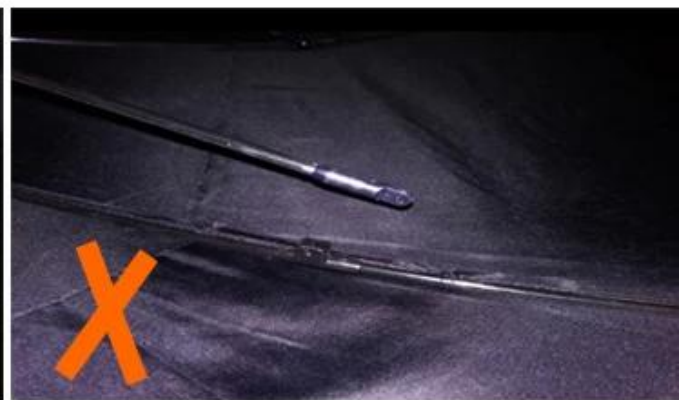

24 Dec 2018 02:24

K\*\*\*  
ES

★★★★★

Color: Black Ships From: China Logistics: TNT

One the metals/ribs broke after one day of use, with just light rain no wind. Very disappointing!

24 Dec 2018 02:24

ours

others