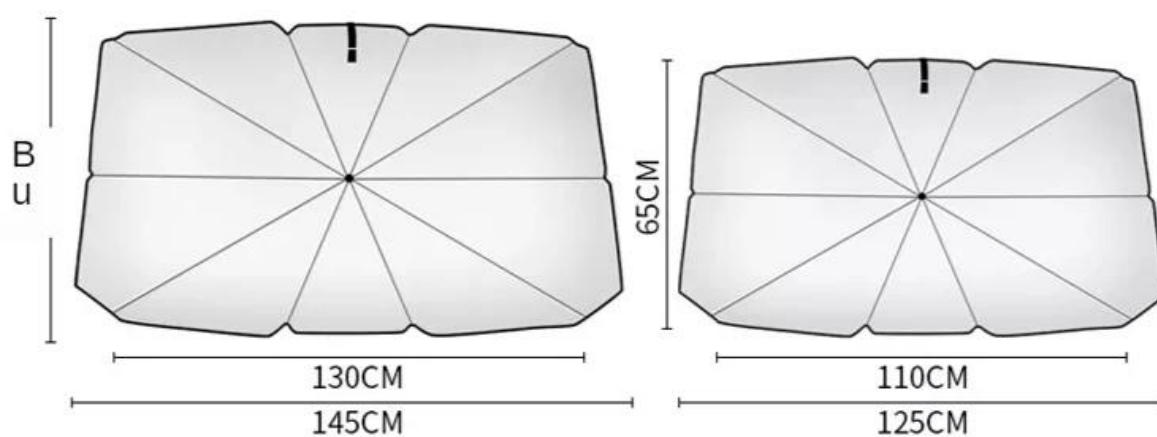

Product Name	umbrella
Size	125cm,140cm
Fabric	Pongee
Frame	Steel
Packaging	1Pcs/OPP, 50Pcs/Ctn
Usage	Waterproof,Windproof,Promotion,Sun umbrella
Color	Customized
MOQ	50Pcs
Sample time	3-7 days
lead time	10-35 days after confirming the order
Payment Terms	L/C, T/T,Western Union
Trade Terms	EXW, FOB(Ningbo, shanghai)

**Before
Using** 

70°C

VS

**After
Using** 

30°C

Suitable assorted styles

Large size

Small size