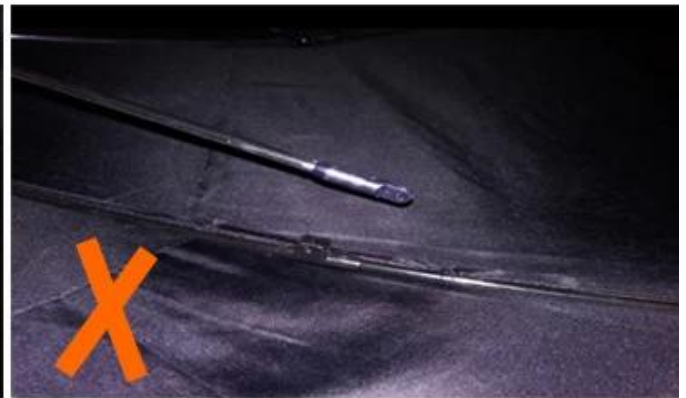

24 Dec 2018 02:24

K\*\*\*  
ES

★☆☆☆☆

Color: Black Ships From: China Logistics: TNT

One the metals/ribs broke after one day of use, with just light rain no wind. Very disappointing!

24 Dec 2018 02:24

ours

others