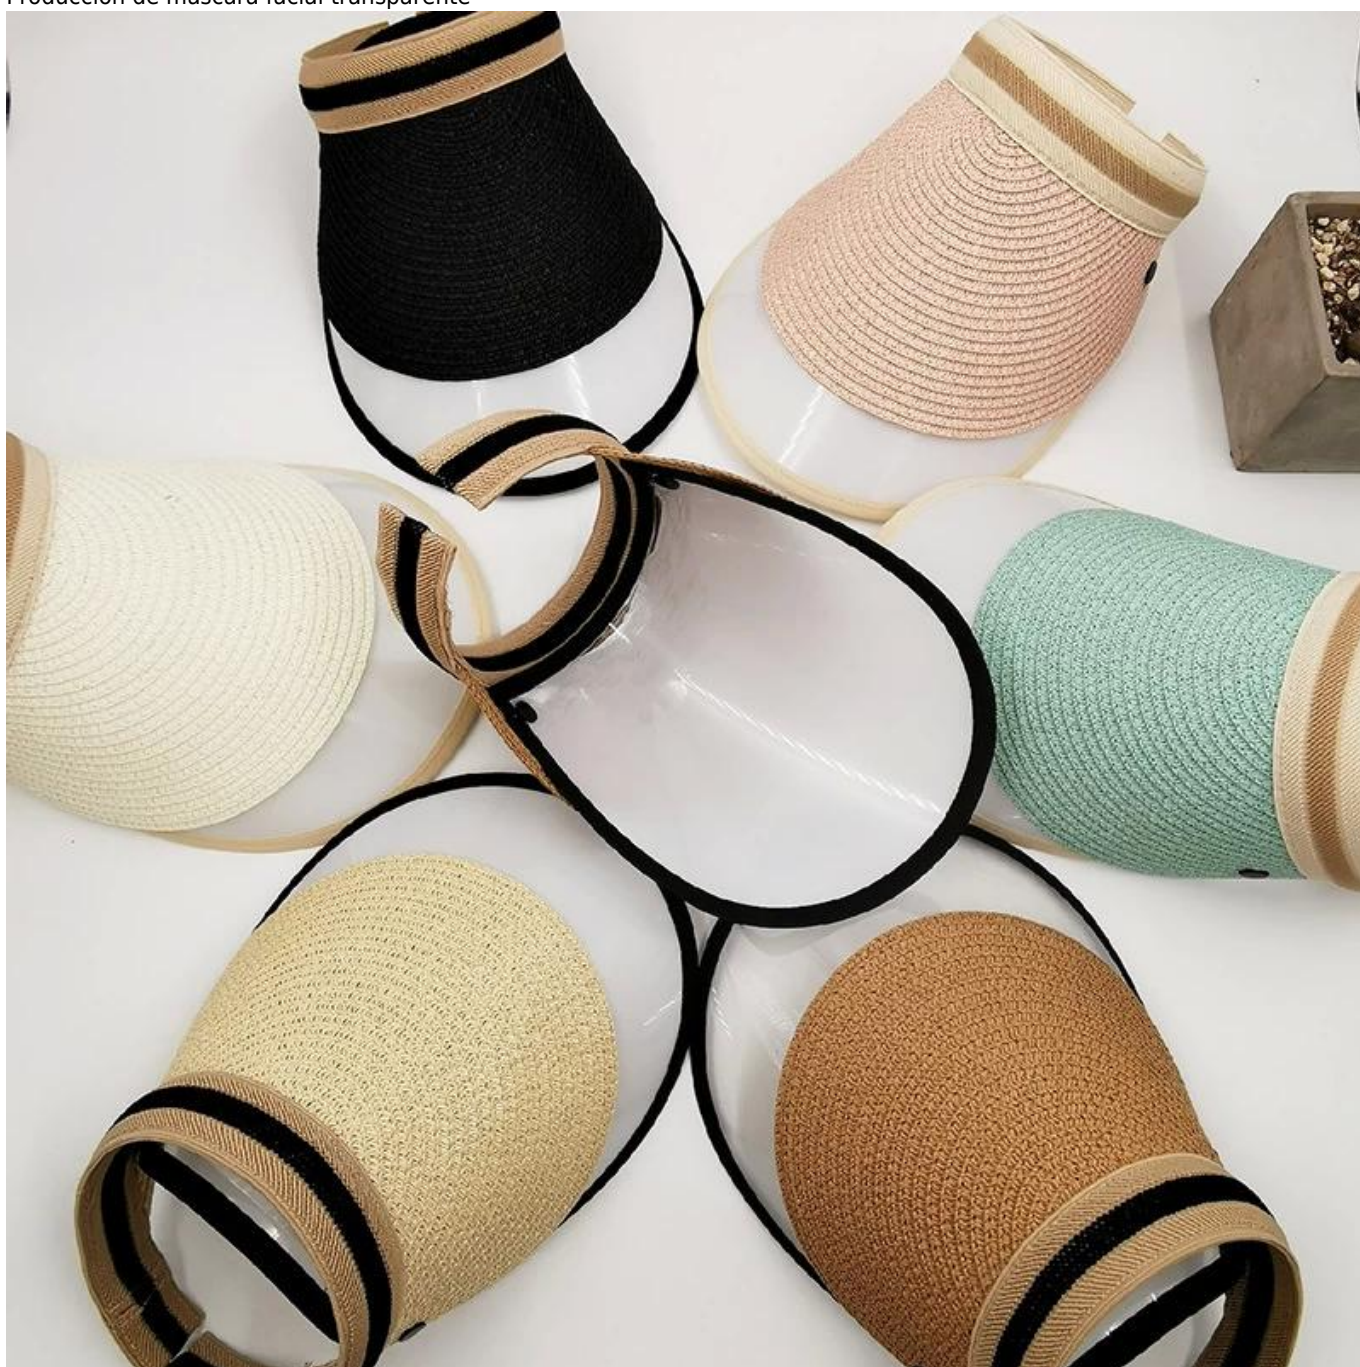

descuento

Seller Discount
On all products

Time left until promotion ends: 7d 0h 0m

[Shop Now](#) ▶

All details, please check it as coupon.

Fotos detalladas

Producción de máscara facial transparente

DETAIL VIEW