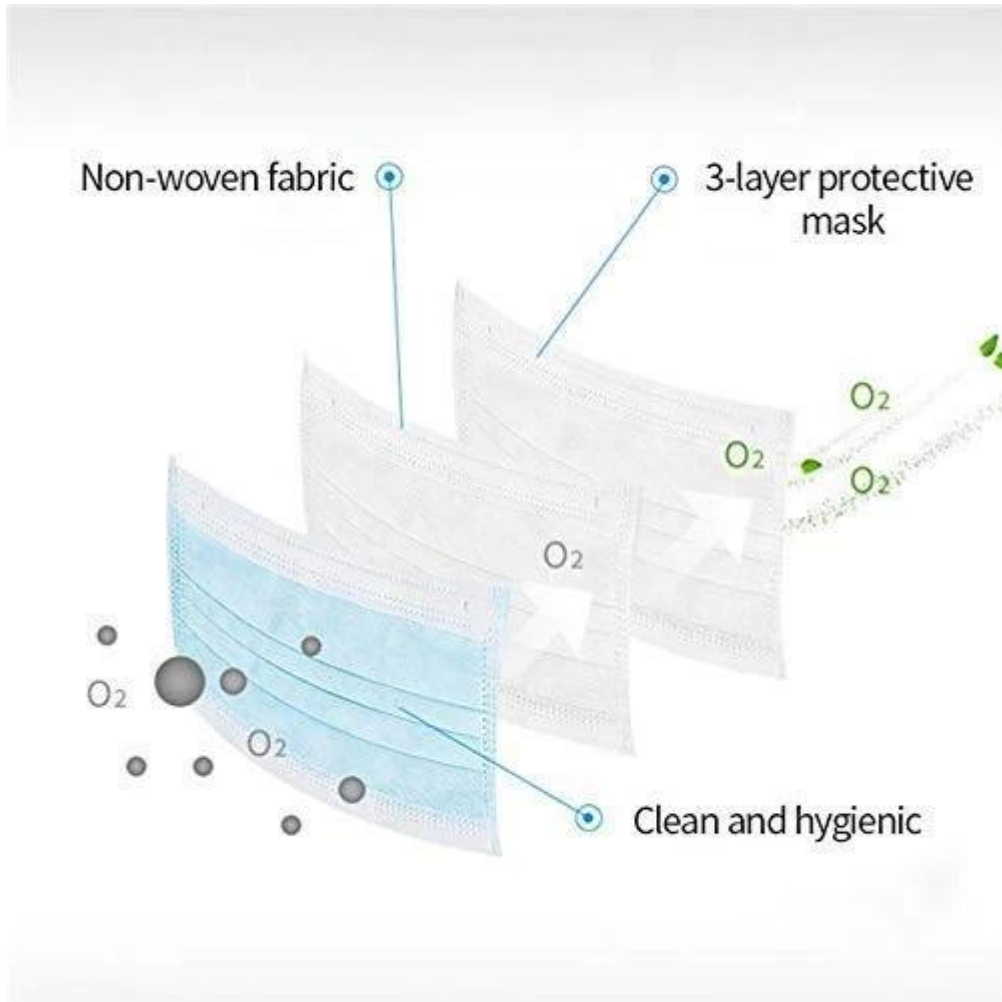

Mascarilla desechable CE de la FDA: máscaras de 3 capas con cómodo gancho para la oreja

Soft Fabric

Non-woven fabric, moisture-proof, breathable, non-toxic, non irritating, soft and comfortable

Ear Band Design

Easy to use and easy to carry

3-layer of Defense

PP non-woven fabric

Polypropylene melt-blown non-woven fabric

PP non-woven fabric

descuento

Seller Discount
On all products

Time left until promotion ends: 7d 0h 0m

mass production
inspection packing

05

shipment

PRODUCTION PROCEDURES

1. EDGE STITCH

2. CUT FABRIC

3. SEWING

4. TIP ASSEMBLY