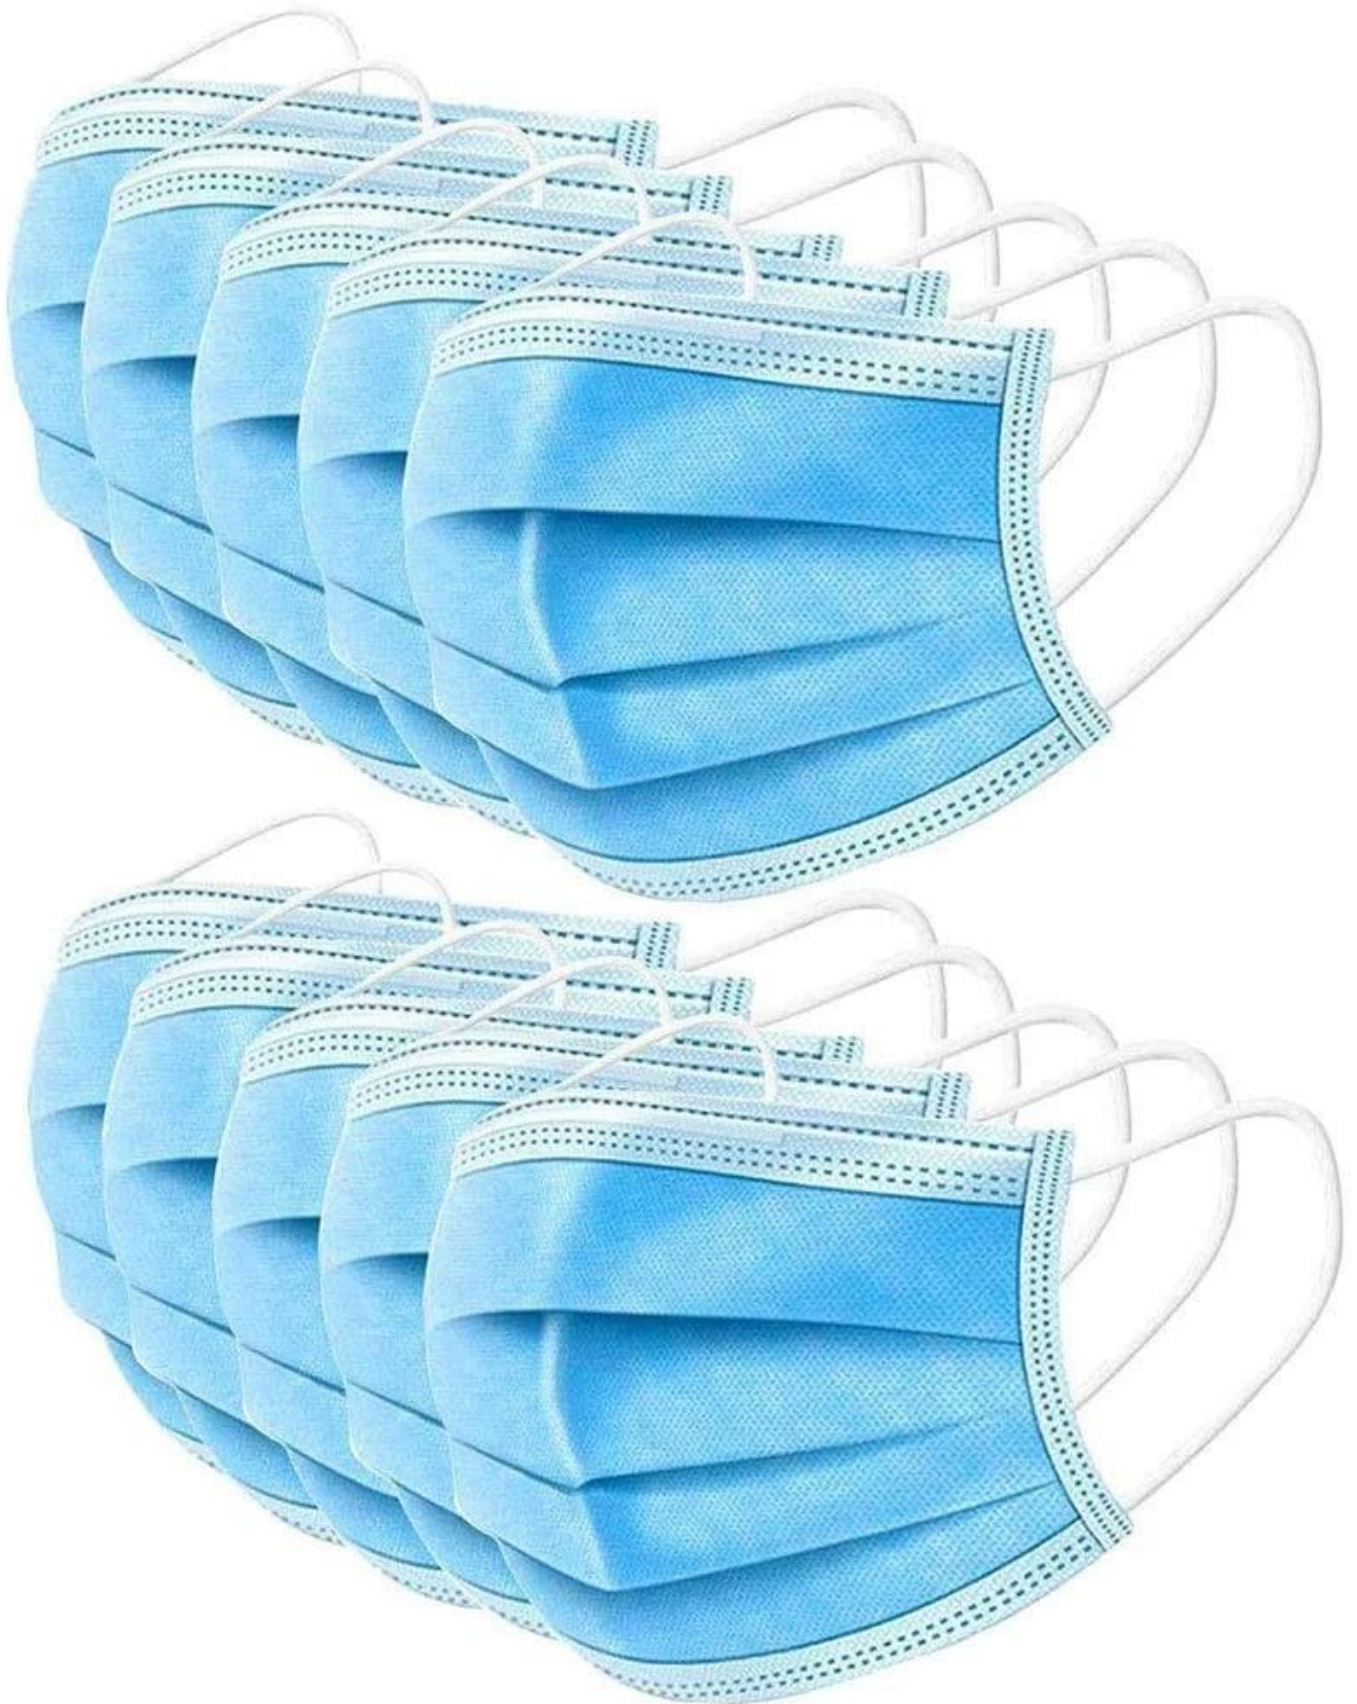

Mascarilla desechable CE de la FDA: máscaras de 3 capas con cómodo gancho para la oreja

Soft Fabric

Non-woven fabric, moisture-proof, breathable, non-toxic, non irritating, soft and comfortable

Ear Band Design

Easy to use and easy to carry

3-layer of Defense

PP non-woven fabric

Polypropylene melt-blown non-woven fabric

PP non-woven fabric

descuento

Seller Discount
On all products

Time left until promotion ends: 7d 0h 0m