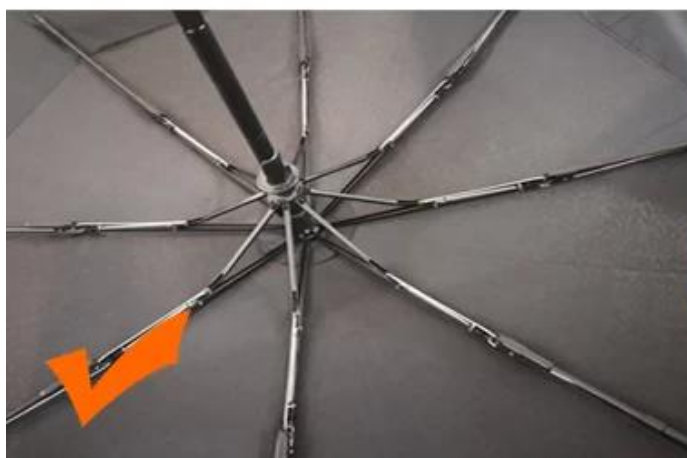

24 Dec 2018 02:24

K***
ES

★☆☆☆☆

Color: Black Ships From: China Logistics: TNT

One the metals/ribs broke after one day of use, with just light rain
no wind. Very disappointing!

24 Dec 2018 02:24

ours

others