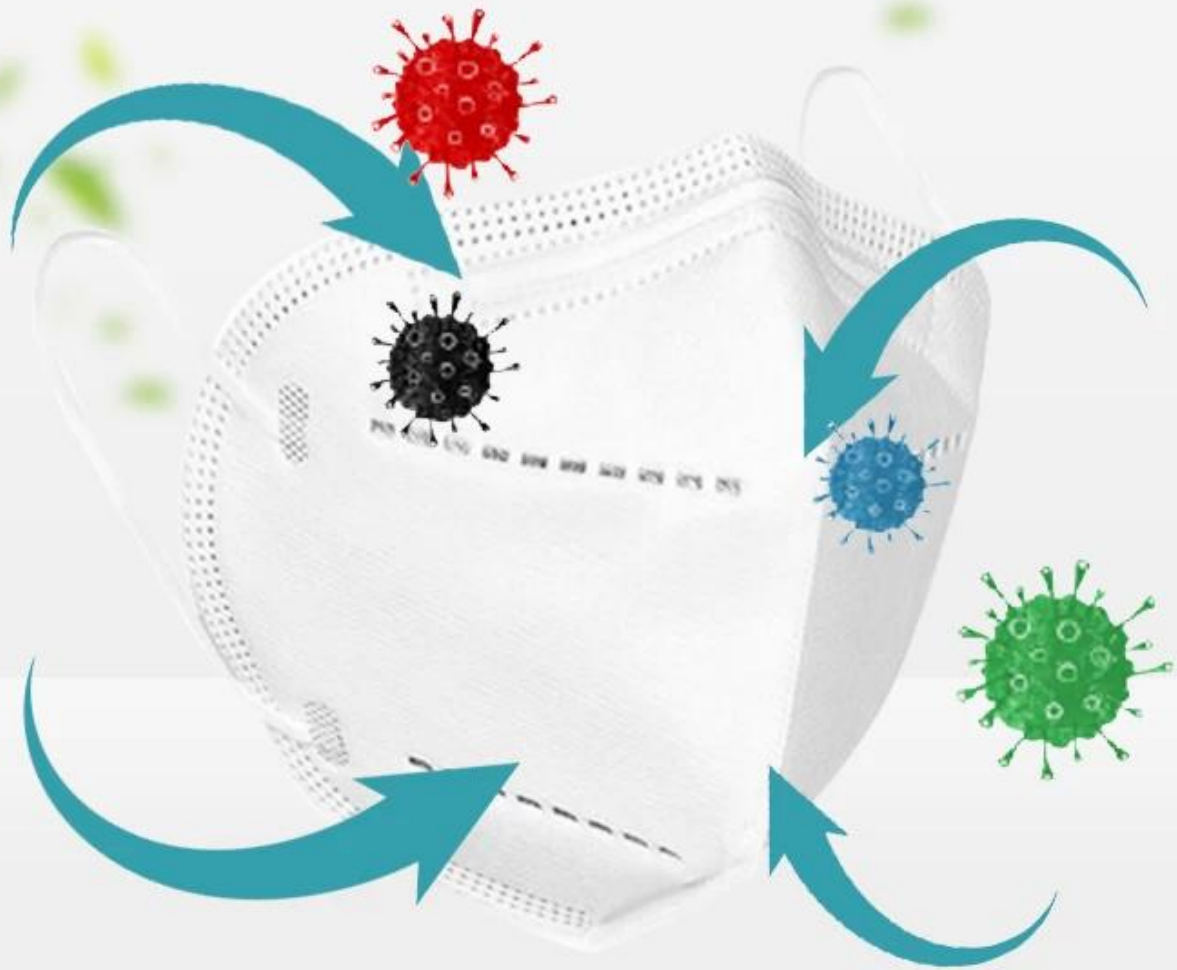

Earloop Mascarilla no tejida kn95 Filtro de carbón desechable Respirador Polvo

GOOD QUALITY KN95 MASK

GOOD QUALITY KN95 MASK

High efficiency filtration

Remove bacteria

Effectively prevent exhaled exhaust gas

Granular layer of activated carbon

Effective control of germs

Waterproof non-woven fabric layer

THIS OUTSIDE-PROTECTOR IS WHAT YOU NEED

Office

Going out

On the plane

To prevent
the virus