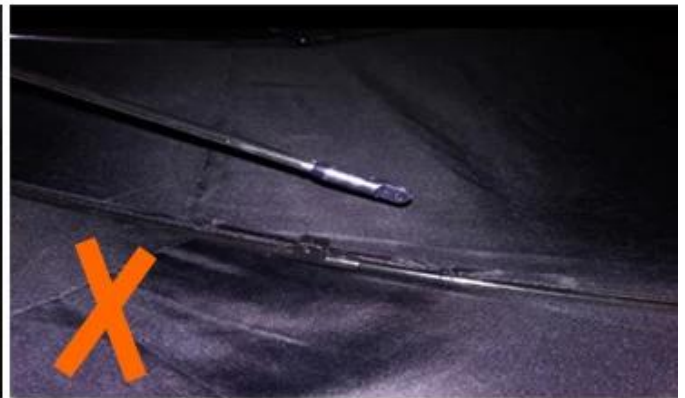

WHY CHOOSE US?

S***
FR

★★★★★

Ships From: China Logistics: TNT

I really like this umbrella. It is sturdy, it can be opened or closed with just a press.
And more importantly, almost instant dry by just shaking.

24 Dec 2018 02:24

K***
ES

★☆☆☆☆

Color: Black Ships From: China Logistics: TNT

One the metals/ribs broke after one day of use, with just light rain
no wind. Very disappointing!

24 Dec 2018 02:24

ours

others