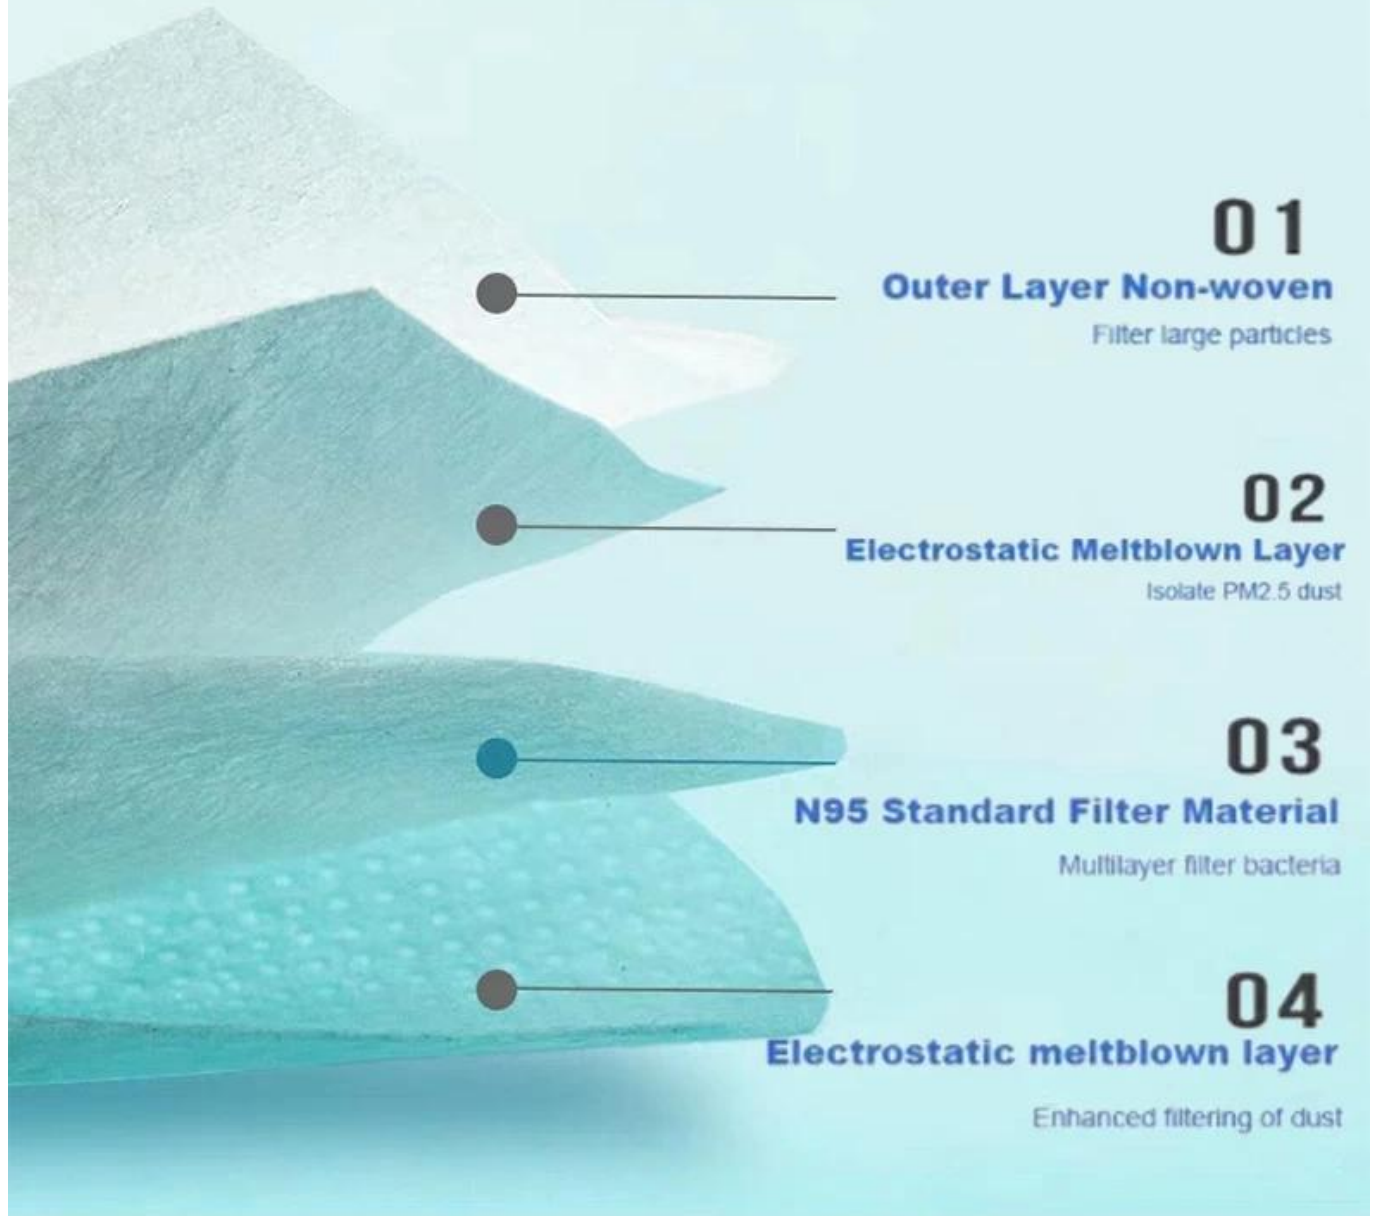

Máscara protectora desechable PP no tejida de cara Ce Kn95

# EFFICIENT MELTBLOWN MATERIALS

4 LAYERS OF PROTECTIVE FILTERING  
FOR SAFER BREATHING PROTECTION

**01**

**Outer Layer Non-woven**

Filter large particles

**02**

**Electrostatic Meltblown Layer**

Isolate PM2.5 dust

**03**

**N95 Standard Filter Material**

Multilayer filter bacteria

**04**

**Electrostatic meltblown layer**

Enhanced filtering of dust

---

## PRODUCTION PROCEDURES

1. EDGE STITCH

2. CUT FABRIC

3. SEWING

4. TIP ASSEMBLY

5. SEW UP

6. QUALITY CHECK