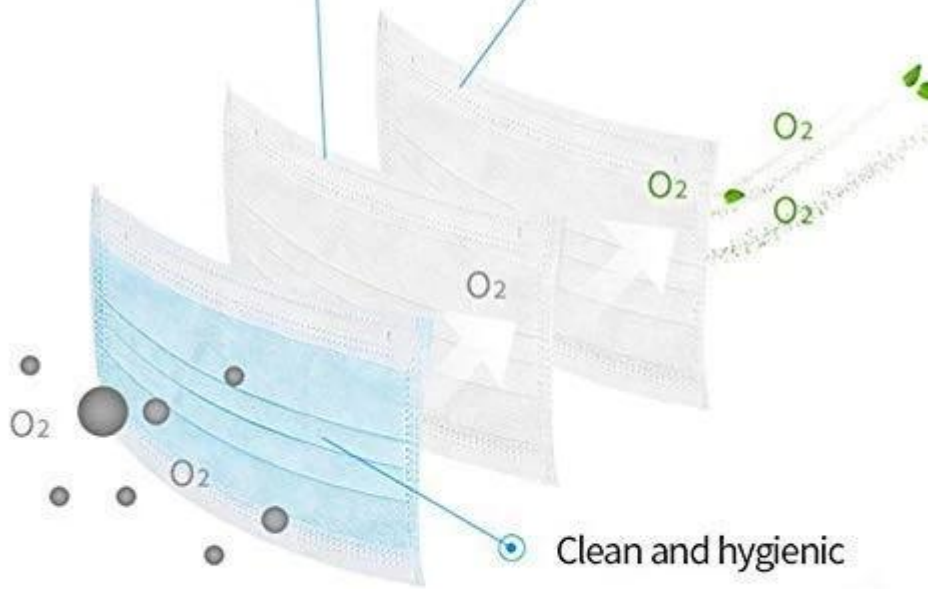

Media mascarilla plegable no tejida desechable para uso personal médico

Non-woven fabric

3-layer protective mask

Non-woven fabric

3-layer protective mask

Soft Fabric

Non-woven fabric, moisture-proof, breathable, non-toxic, non irritating, soft and comfortable

Ear Band Design

Easy to use and easy to carry

HOW TO USE:

-  1. Pull an extend the mask with two hands and be sure the nose clip is upward.
-  2. Hold the mask on the face and pull the elastic band to the ears.
-  3. Press the nose clip to fit the shape of the nose.
-  4. Do not reuse.

shipment

PRODUCTION PROCEDURES

1. EDGE STITCH

2. CUT FABRIC

3. SEWING

4. TIP ASSEMBLY

5. SEW UP

6. QUALITY CHECK

lii Cuando el artículo se empaca en una caja, nuestro control de calidad utilizará AQL para inspeccionar el producto al azar y enviar el informe.