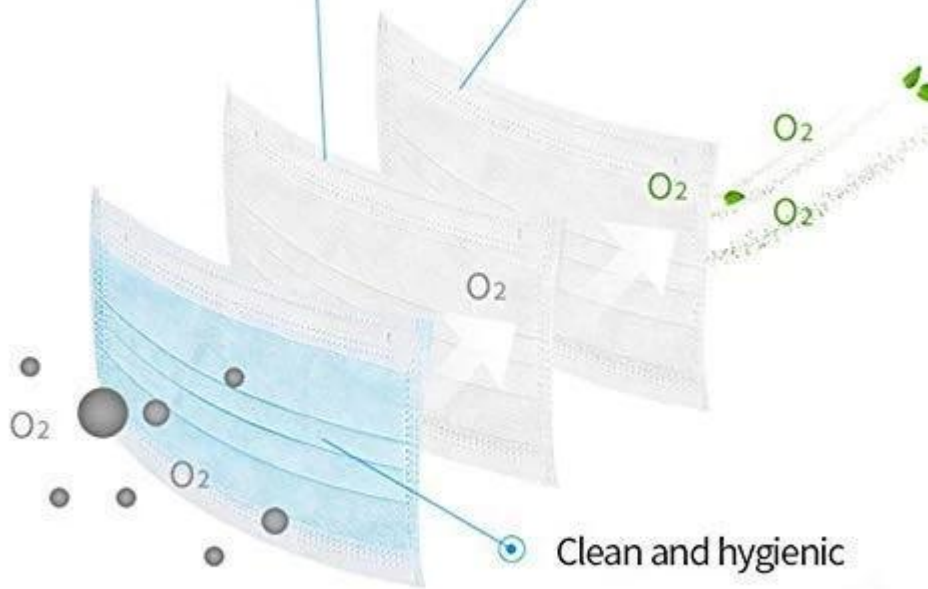

Media mascarilla plegable no tejida desechable para uso personal médico

Non-woven fabric

3-layer protective mask

Non-woven fabric

3-layer protective mask

Soft Fabric

Non-woven fabric, moisture-proof, breathable, non-toxic, non irritating, soft and comfortable

Ear Band Design

Easy to use and easy to carry

HOW TO USE:

-  1. Pull an extend the mask with two hands and be sure the nose clip is upward.
-  2. Hold the mask on the face and pull the elastic band to the ears.
-  3. Press the nose clip to fit the shape of the nose.
-  4. Do not reuse.

shipment

PRODUCTION PROCEDURES

1. EDGE STITCH

2. CUT FABRIC

3. SEWING

4. TIP ASSEMBLY

5. SEW UP

6. QUALITY CHECK