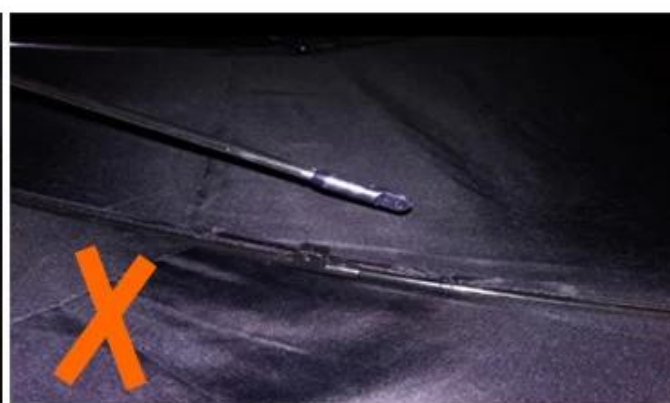

24 Dec 2018 02:24

K***
ES

☆☆☆☆

Color: Black Ships From: China Logistics: TNT

One the metals/ribs broke after one day of use, with just light rain no wind. Very disappointing!

24 Dec 2018 02:24

ours

others