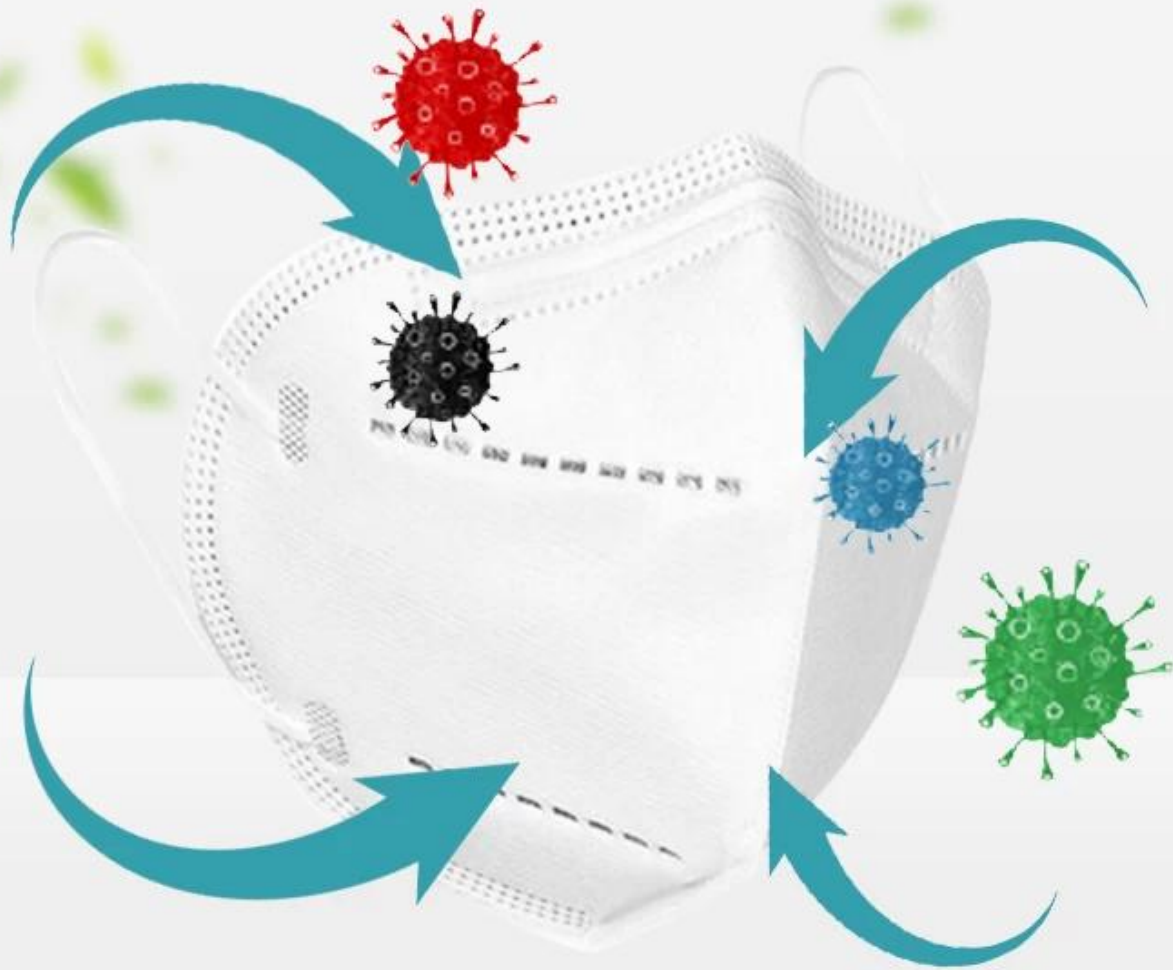

**Earloop desechable No tejido kn95 mascarilla Filtro de carbón Respirador Polvo**

# GOOD QUALITY KN95 MASK

# High efficiency filtration

Remove bacteria

Effectively prevent exhaled exhaust gas

Granular layer of activated carbon

Effective control of germs

Waterproof non-woven fabric layer