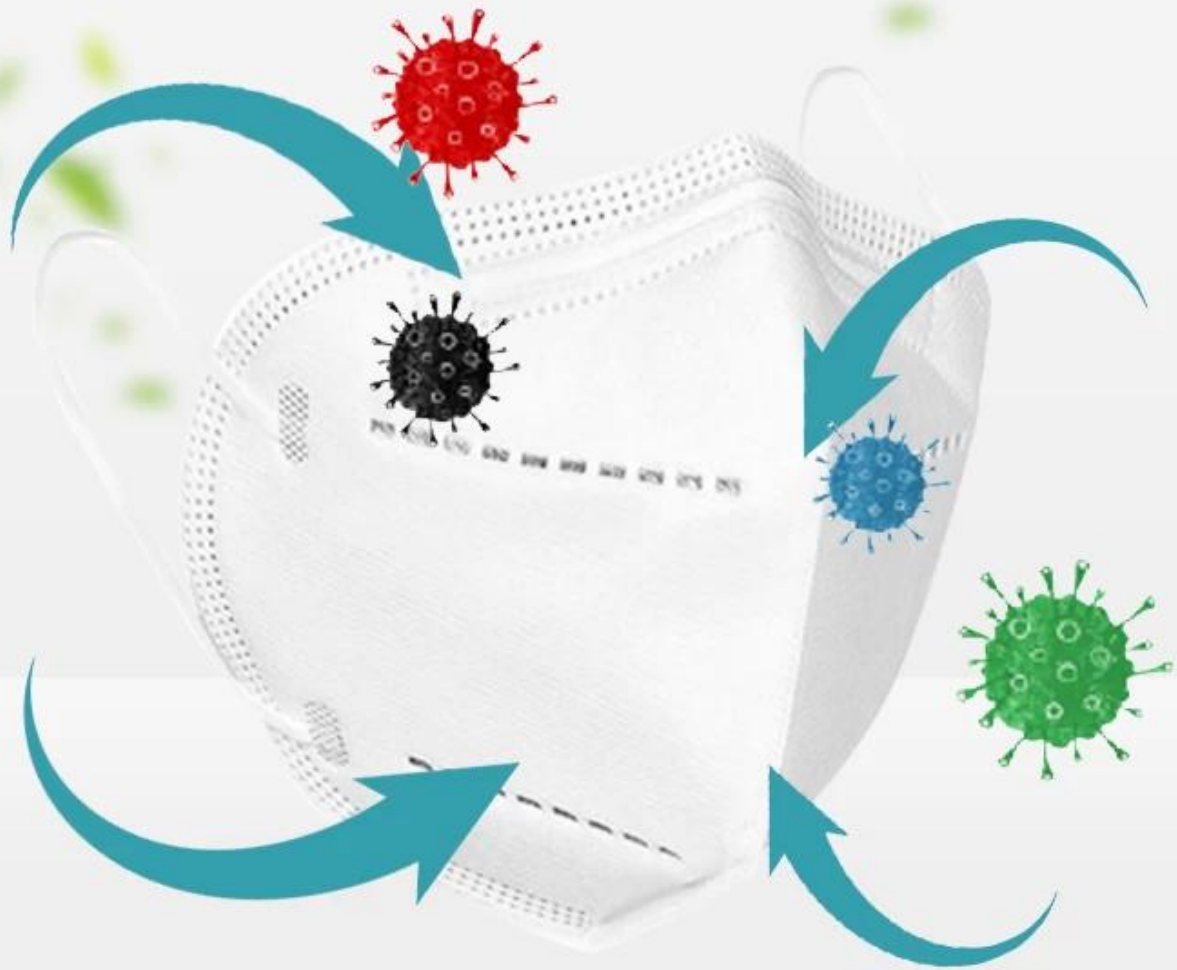

**Earloop desechable No tejido kn95 mascarilla Filtro de carbón Respirador Polvo**

# GOOD QUALITY KN95 MASK

# High efficiency filtration

Remove bacteria

Effectively prevent exhaled exhaust gas

Granular layer of activated carbon

Effective control of germs

Waterproof non-woven fabric layer