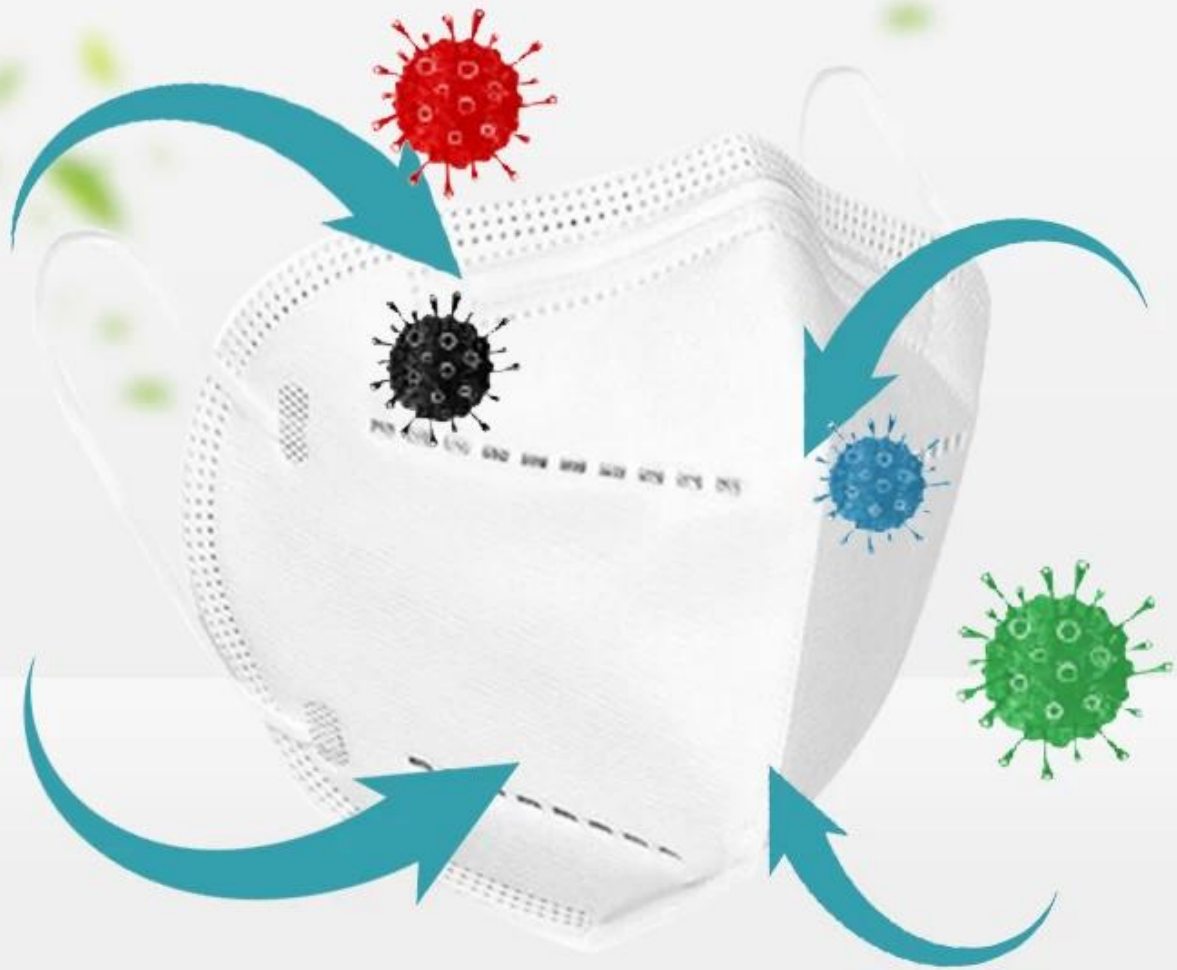

Diposable Nueva Llegada 50 pcs / bolsa kn95 protección mascarillas reciclables

GOOD QUALITY KN95 MASK

GOOD QUALITY KN95 MASK

High efficiency filtration

Remove bacteria

Effectively prevent exhaled exhaust gas

Granular layer of activated carbon

Effective control of germs

Waterproof non-woven fabric layer

THIS OUTSIDE-PROTECTOR IS WHAT YOU NEED

Office

Going out

On the plane

To prevent
the virus