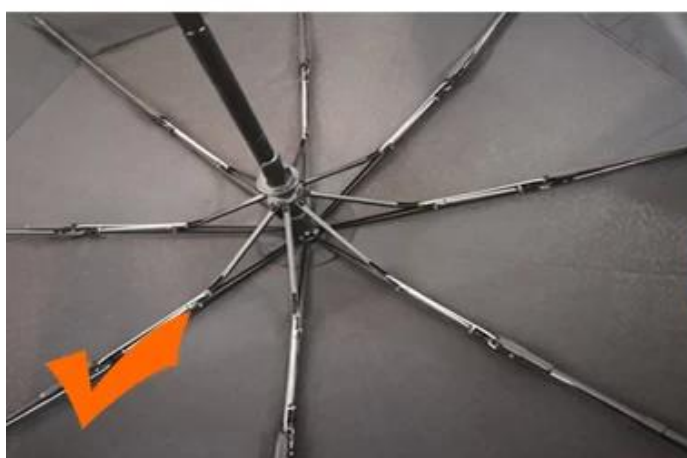

24 Dec 2018 02:24

K***
ES

★☆☆☆☆

Color: Black Ships From: China Logistics: TNT

One the metals/ribs broke after one day of use, with just light rain
no wind. Very disappointing!

24 Dec 2018 02:24

ours

others