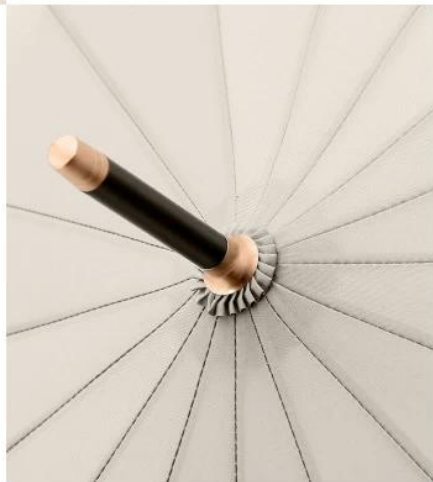

| item          | value                      |
|---------------|----------------------------|
| Packing Size  | 88*30*30cm                 |
| Weight        | 370 g/pc                   |
| Control       | Semi-automatic             |
| Open Diameter | 106cm                      |
| Brand Name    | Lotus                      |
| Function      | Rain Sun Proof             |
| Color         | Optional                   |
| Logo          | Customizable Logo Printing |
| Ribs          | Fiberlass Ribs             |
| Payment Terms | L/C, T/T,Western Union     |
| Trade Terms   | EXW, FOB(Ningbo, shanghai) |

Comfortable and convenient

One hand operation

Fiberglass  
umbrella bones,  
strong and light

Integrative tips,  
make the fabric  
stronger

Color belt,  
metal buttons

Metal umbrella  
roof, beautiful  
and generous

# Size