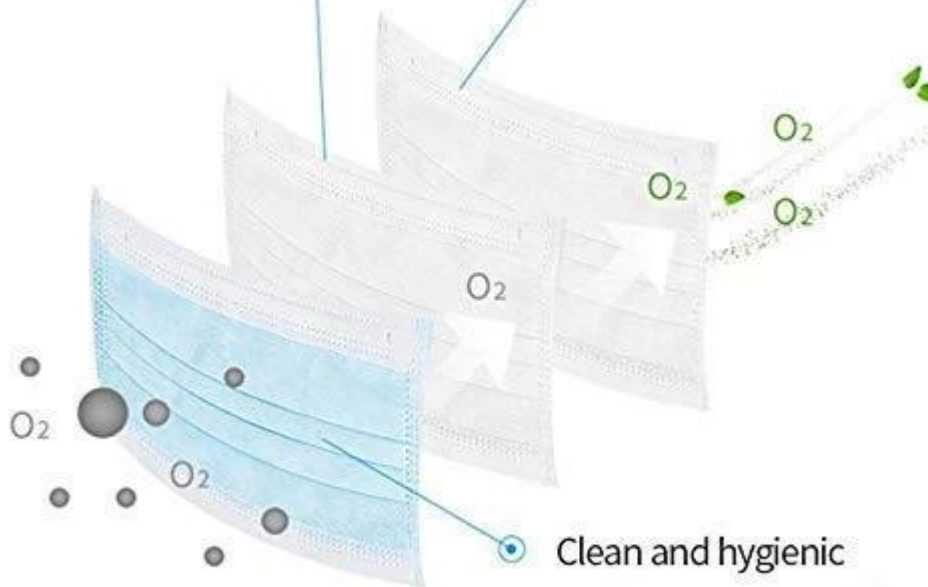

Anti-virus desechable no tejido plegable media mascarilla para uso personal médico

Non-woven fabric

3-layer protective mask

Non-woven fabric

3-layer protective mask

Soft Fabric

Non-woven fabric, moisture-proof, breathable, non-toxic, non irritating, soft and comfortable

Ear Band Design

Easy to use and easy to carry

HOW TO USE:

-  1. Pull an extend the mask with two hands and be sure the nose clip is upward.
-  2. Hold the mask on the face and pull the elastic band to the ears.
-  3. Press the nose clip to fit the shape of the nose.
-  4. Do not reuse.

shipment

PRODUCTION PROCEDURES

1. EDGE STITCH

2. CUT FABRIC

3. SEWING

4. TIP ASSEMBLY

5. SEW UP

6. QUALITY CHECK