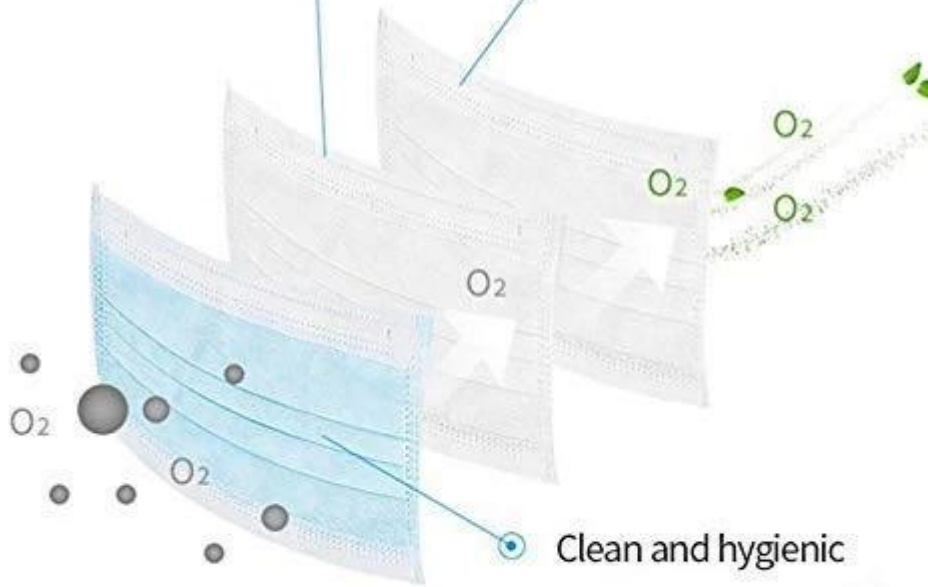

Anti-virus desechable no tejido plegable media mascarilla para uso personal médico

Non-woven fabric

3-layer protective mask

Non-woven fabric

3-layer protective mask

Soft Fabric

Non-woven fabric, moisture-proof, breathable, non-toxic, non irritating, soft and comfortable

Ear Band Design

Easy to use and easy to carry

HOW TO USE:

-  1. Pull an extend the mask with two hands and be sure the nose clip is upward.
-  2. Hold the mask on the face and pull the elastic band to the ears.
-  3. Press the nose clip to fit the shape of the nose.
-  4. Do not reuse.

shipment

PRODUCTION PROCEDURES

1. EDGE STITCH

2. CUT FABRIC

3. SEWING

4. TIP ASSEMBLY

5. SEW UP

6. QUALITY CHECK