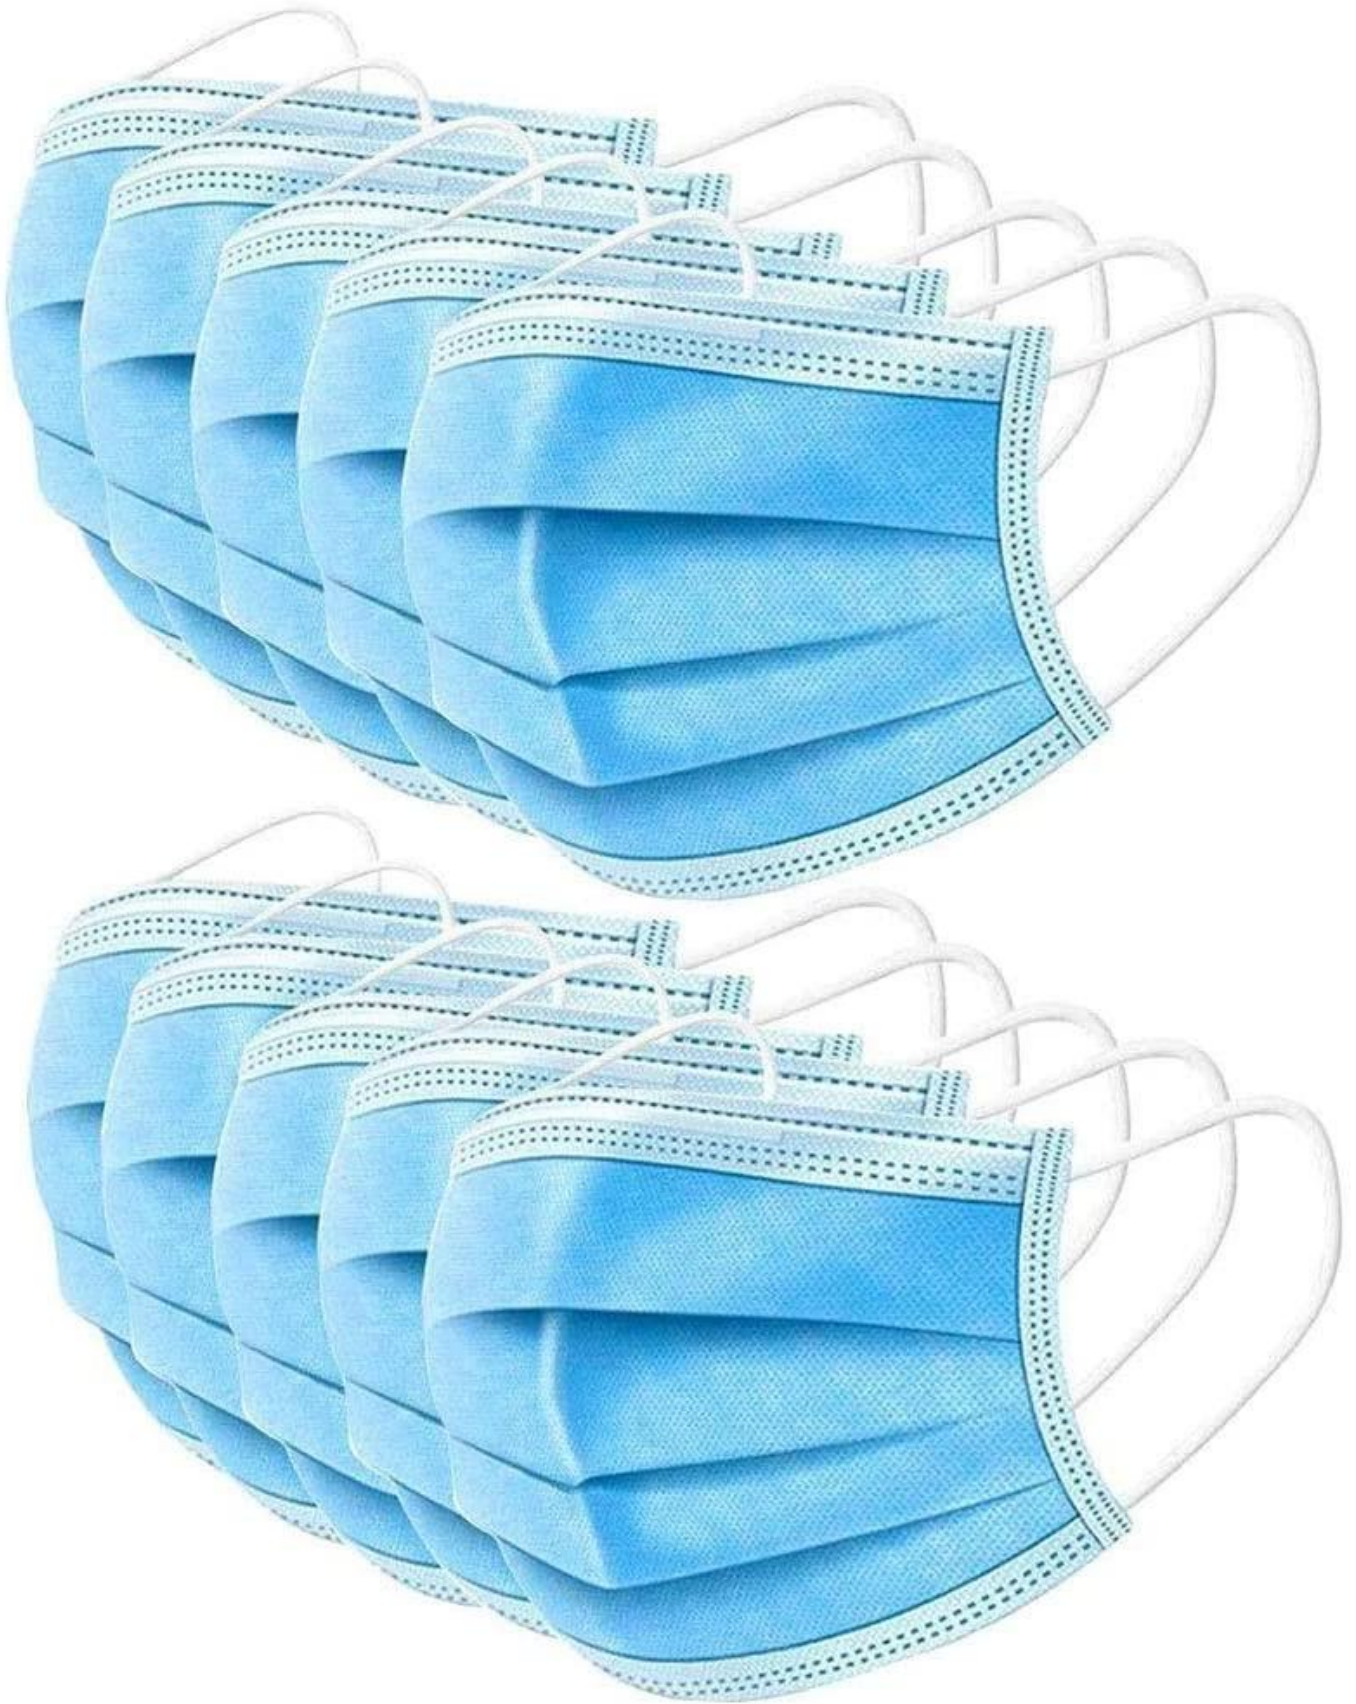

Anti-virus desechable no tejido plegable media mascarilla para uso personal médico

Non-woven fabric

3-layer protective mask

Non-woven fabric

3-layer protective mask

Soft Fabric

Non-woven fabric, moisture-proof, breathable, non-toxic, non irritating, soft and comfortable

Ear Band Design

Easy to use and easy to carry

HOW TO USE:

-  1. Pull an extend the mask with two hands and be sure the nose clip is upward.
-  2. Hold the mask on the face and pull the elastic band to the ears.
-  3. Press the nose clip to fit the shape of the nose.
-  4. Do not reuse.