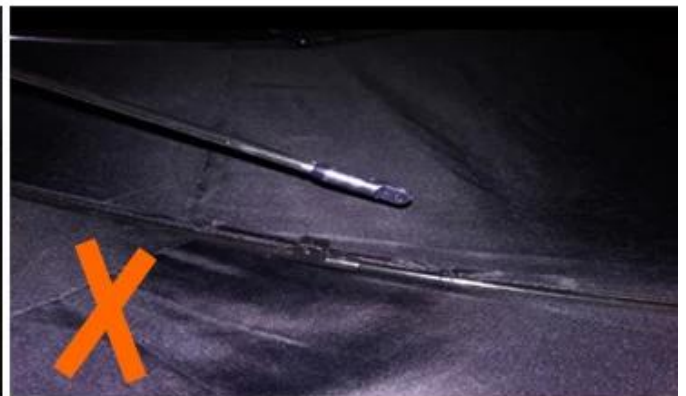

24 Dec 2018 02:24

K***
ES

★☆☆☆☆

Color: Black Ships From: China Logistics: TNT

One the metals/ribs broke after one day of use, with just light rain no wind. Very disappointing!

24 Dec 2018 02:24

ours

others