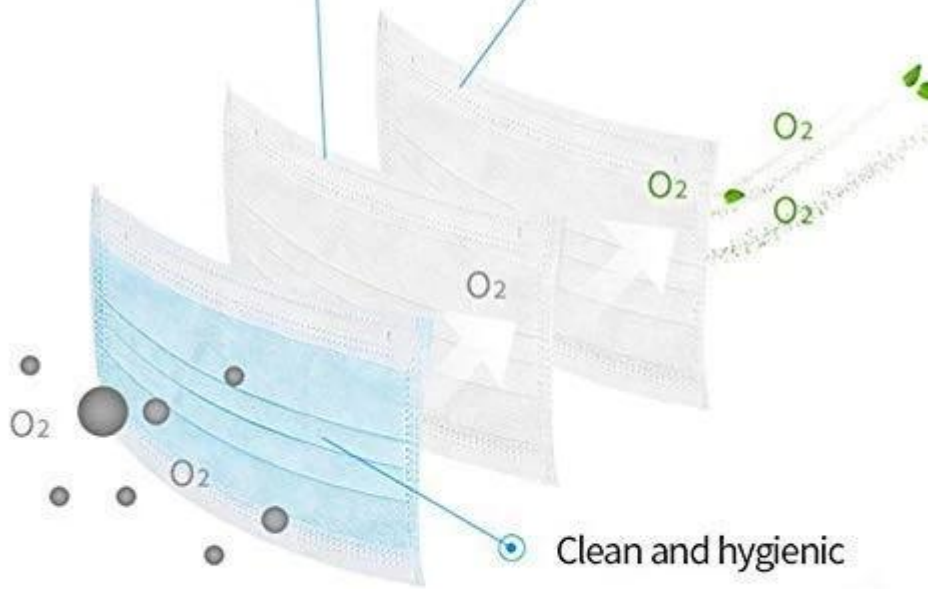

Cara desechable CE CE de 3 capas con gancho para la oreja cómodo

Non-woven fabric

3-layer protective mask

Non-woven fabric

3-layer protective mask

Soft Fabric

Non-woven fabric, moisture-proof, breathable, non-toxic, non irritating, soft and comfortable

Ear Band Design

Easy to use and easy to carry

HOW TO USE:

- 

1. Pull an extend the mask with two hands and be sure the nose clip is upward.
- 

2. Hold the mask on the face and pull the elastic band to the ears.
- 

mass production
inspection packing

05

shipment

PRODUCTION PROCEDURES

1. EDGE STITCH

2. CUT FABRIC

3. SEWING

4. TIP ASSEMBLY

lii Cuando el artículo se empaca en una caja, nuestro control de calidad utilizará AQL para inspeccionar el producto al azar y enviar el informe.