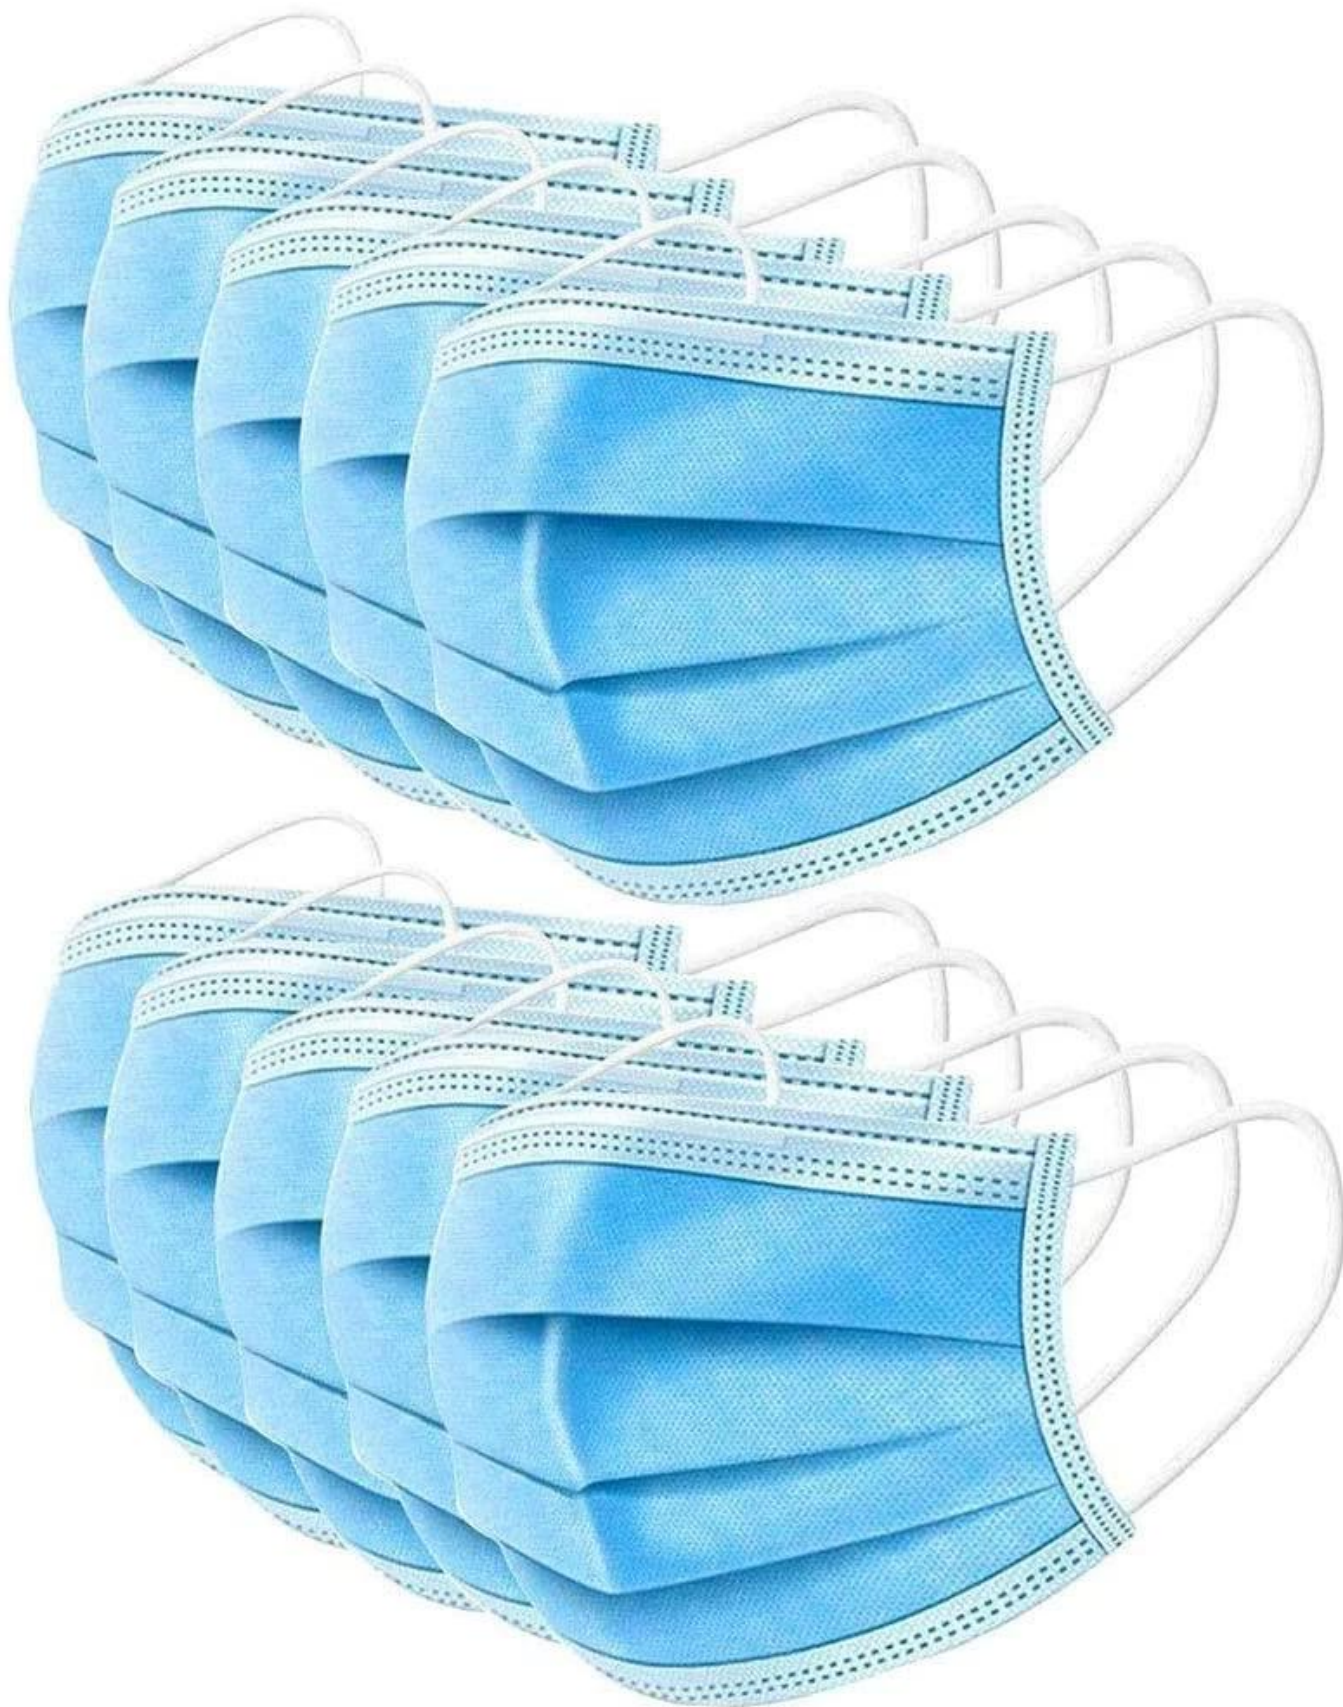

Cara desechable CE CE de 3 capas con gancho para la oreja cómodo

Non-woven fabric

3-layer protective mask

Non-woven fabric

3-layer protective mask

Soft Fabric

Non-woven fabric, moisture-proof, breathable, non-toxic, non irritating, soft and comfortable

Ear Band Design

Easy to use and easy to carry

HOW TO USE:

- 

1. Pull an extend the mask with two hands and be sure the nose clip is upward.
- 

2. Hold the mask on the face and pull the elastic band to the ears.
- 