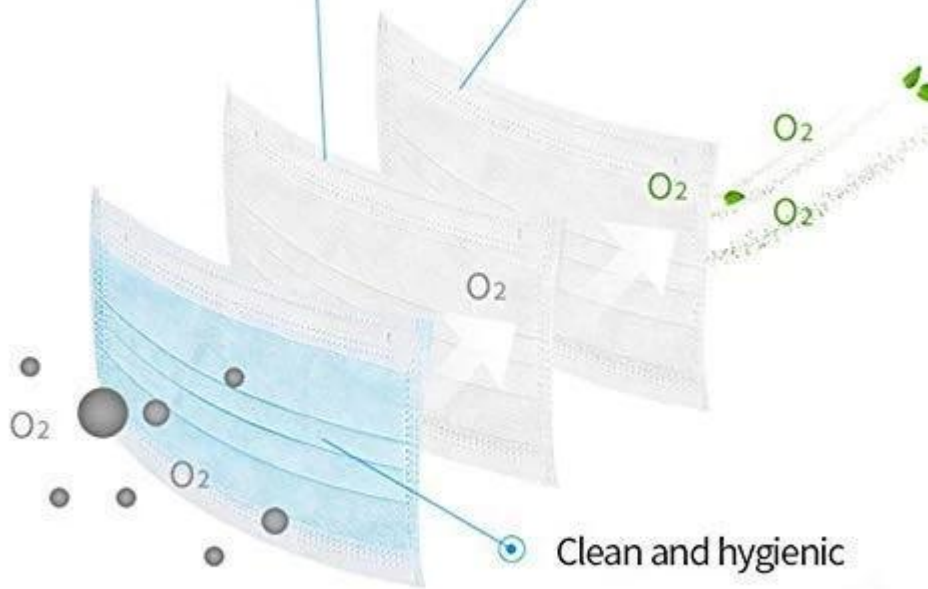

Cara desechable CE CE de 3 capas con gancho para la oreja cómodo

Non-woven fabric

3-layer protective mask

Non-woven fabric

3-layer protective mask

Soft Fabric

Non-woven fabric, moisture-proof, breathable, non-toxic, non irritating, soft and comfortable

Ear Band Design

Easy to use and easy to carry

HOW TO USE:

- 

1. Pull an extend the mask with two hands and be sure the nose clip is upward.
- 

2. Hold the mask on the face and pull the elastic band to the ears.
- 

mass production
inspection packing

05

shipment

PRODUCTION PROCEDURES

1. EDGE STITCH

2. CUT FABRIC

3. SEWING

4. TIP ASSEMBLY