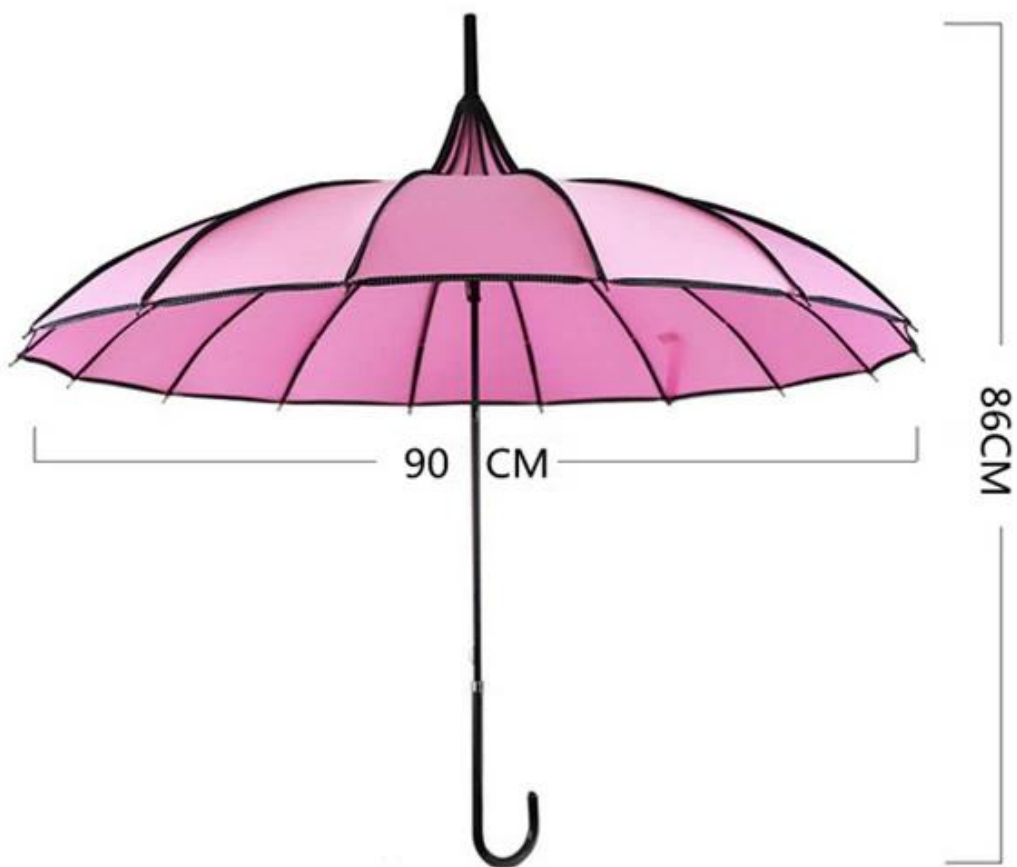

Product Size