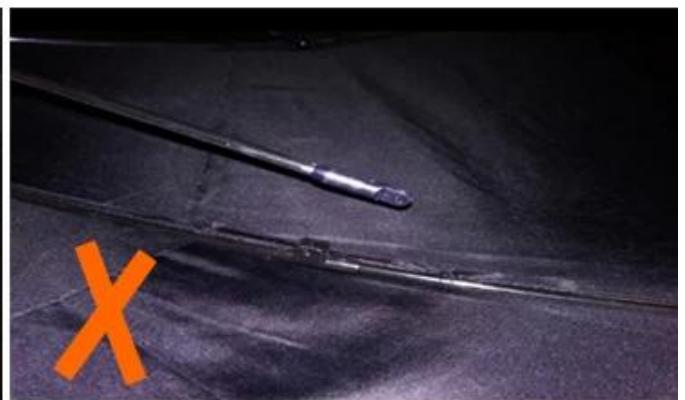

24 Dec 2018 02:24

K\*\*\*  
ES

★★★★★

Color: Black Ships From: China Logistics: TNT

One the metals/ribs broke after one day of use, with just light rain no wind. Very disappointing!

24 Dec 2018 02:24

ours

others