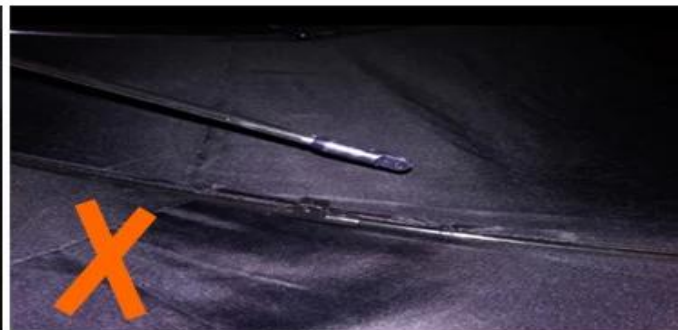

24 Dec 2018 02:24

K\*\*\*  
ES

★★★★★

Color: Black Ships From: China Logistics: TNT

One the metals/ribs broke after one day of use, with just light rain no wind. Very disappointing!

24 Dec 2018 02:24

*ours*

*others*