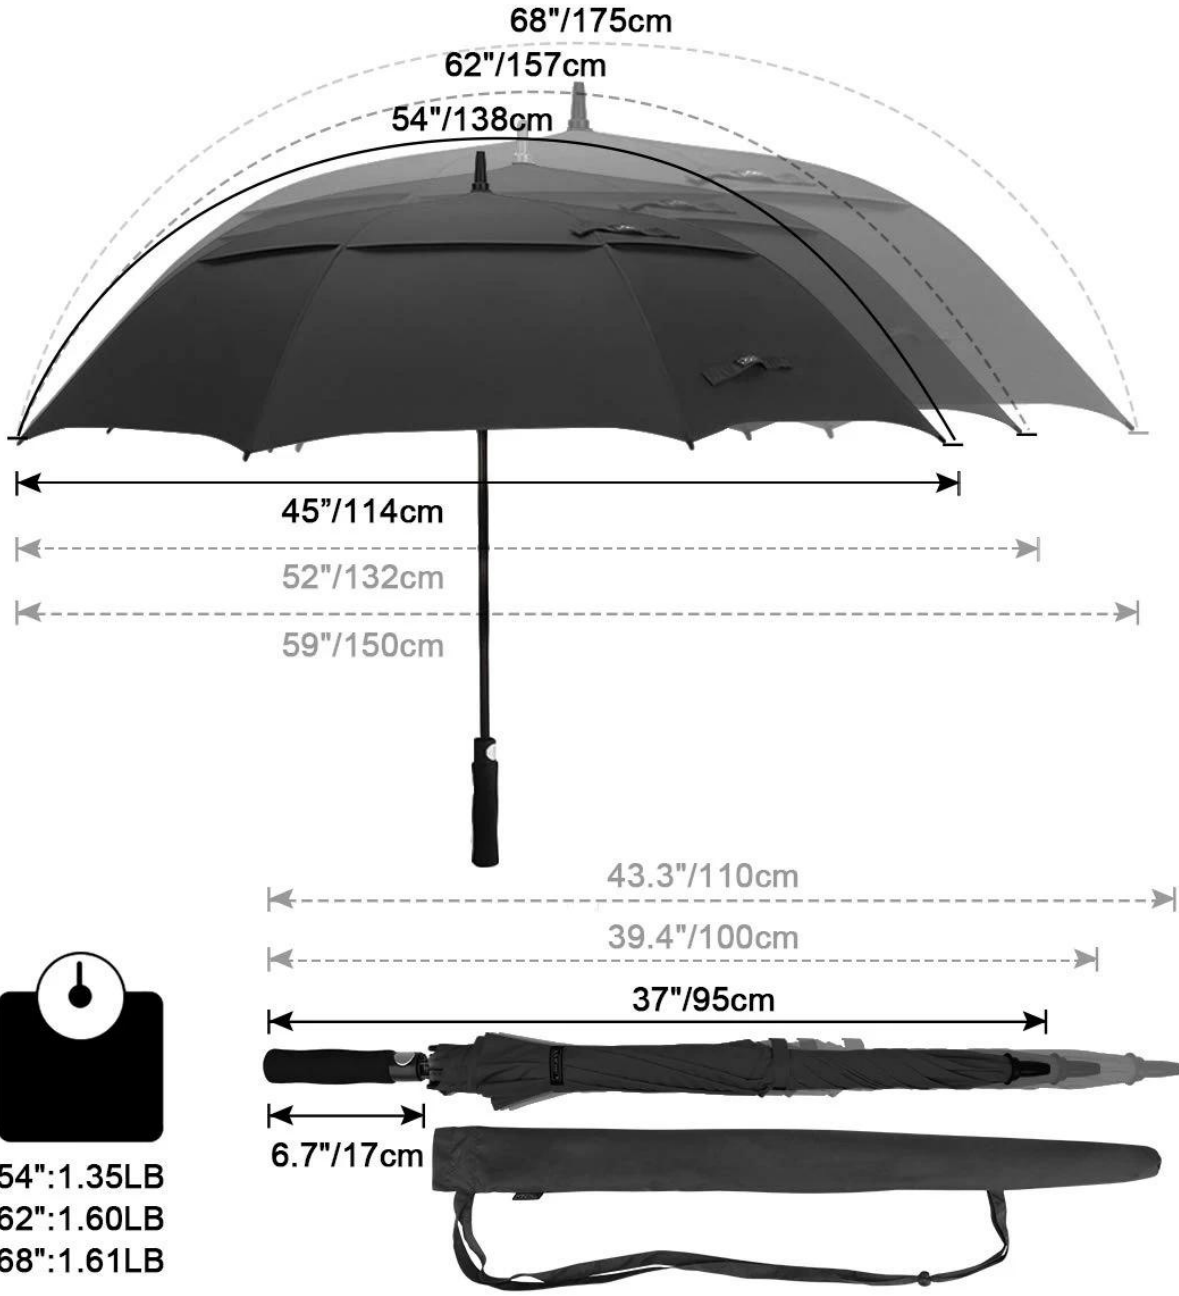

item	value
Name	Golf umbrella
Size	30''*8K
Weight	1kg
Fabric	190T Pongee Fabric
Frame	Fiberglass Ribs
Logo	Customized Logo Supported
Keywords	Golf Umbrella Windproof
Packing Size	105*25*26cm/50pcs
Packing Weight	28kg/50pcs
OEM	Highly Welcomed

SUPERIOR WINDPROOF

Construction - 8 Resin - Reinforced Fiberglass Ribs,
it can protect you from strong wind, heavy downpour.

Water Repellent Fabric

Fiberglass Shaft
More Lightweight than iron shaft,
rustless and not easy to bend.

**8 Resin Lotus Honeycomb
Umbrella Stand**
Reinforced Fiberglass Ribs, provides
perfect balance of strength and flexibility
withstand strong wind, heavy downpour.

Strong Umbrella Bead
Injection technics, molding in
one, not easy to deformation
and take off the line.