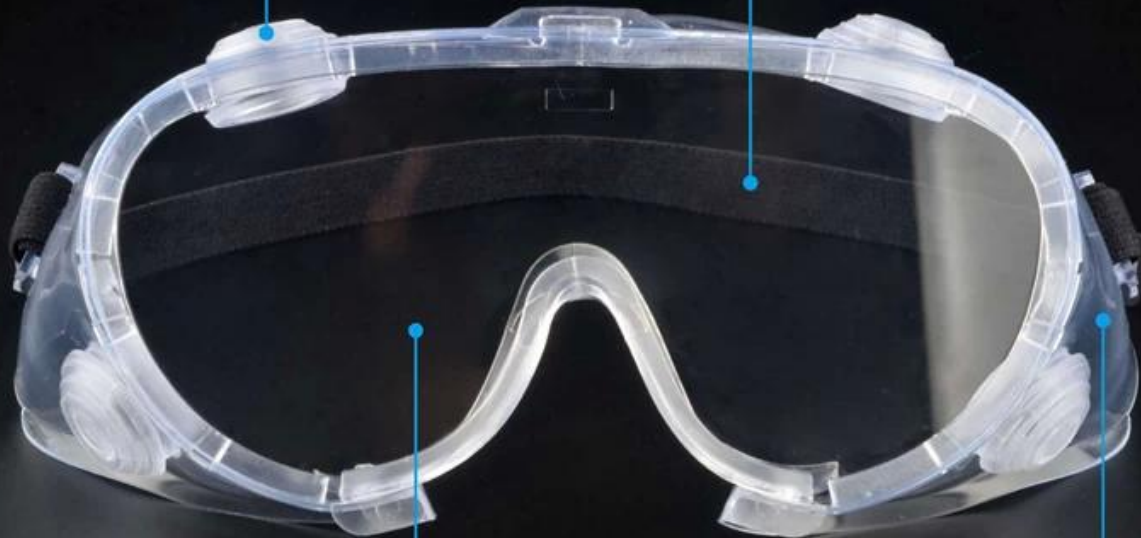

Artikelnummer: HH-G0001

Größe: 180 mm * 72 mm

Verwendung: Augenschutz

Verpackung: 1 Stück / Beutel

Minimum: 500 Stück

Lock valve (Semi-enclosed/fully enclosed)

4 breathable, semi-closed/fully closed design. Press the next order to be semi-closed press the next two orders to be fully closed.

Elastic

Play the role of fixing the glasses box to ensure the tightness of the glasses, the elasticity is appropriate and comfortable.

Impact-proof/double-sided long-anti-fog lens

Polycarbonate lens, effective protection against impact damage, blocking 99% uv, The lens is coated on both sides to prevent scratches.