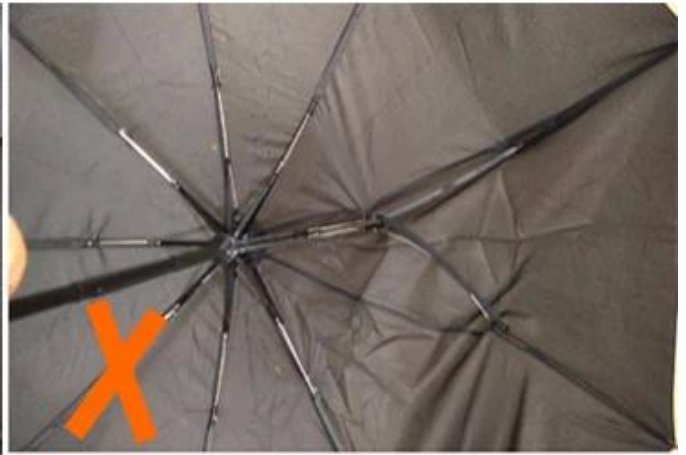

24 Dec 2018 02:24

4***
ES

★☆☆☆☆

Color: Black Ships From: China Logistics: TNT

One the metals/ribs broke after one day of use, with just light rain no wind. Very disappointing!

24 Dec 2018 02:24

ours

others