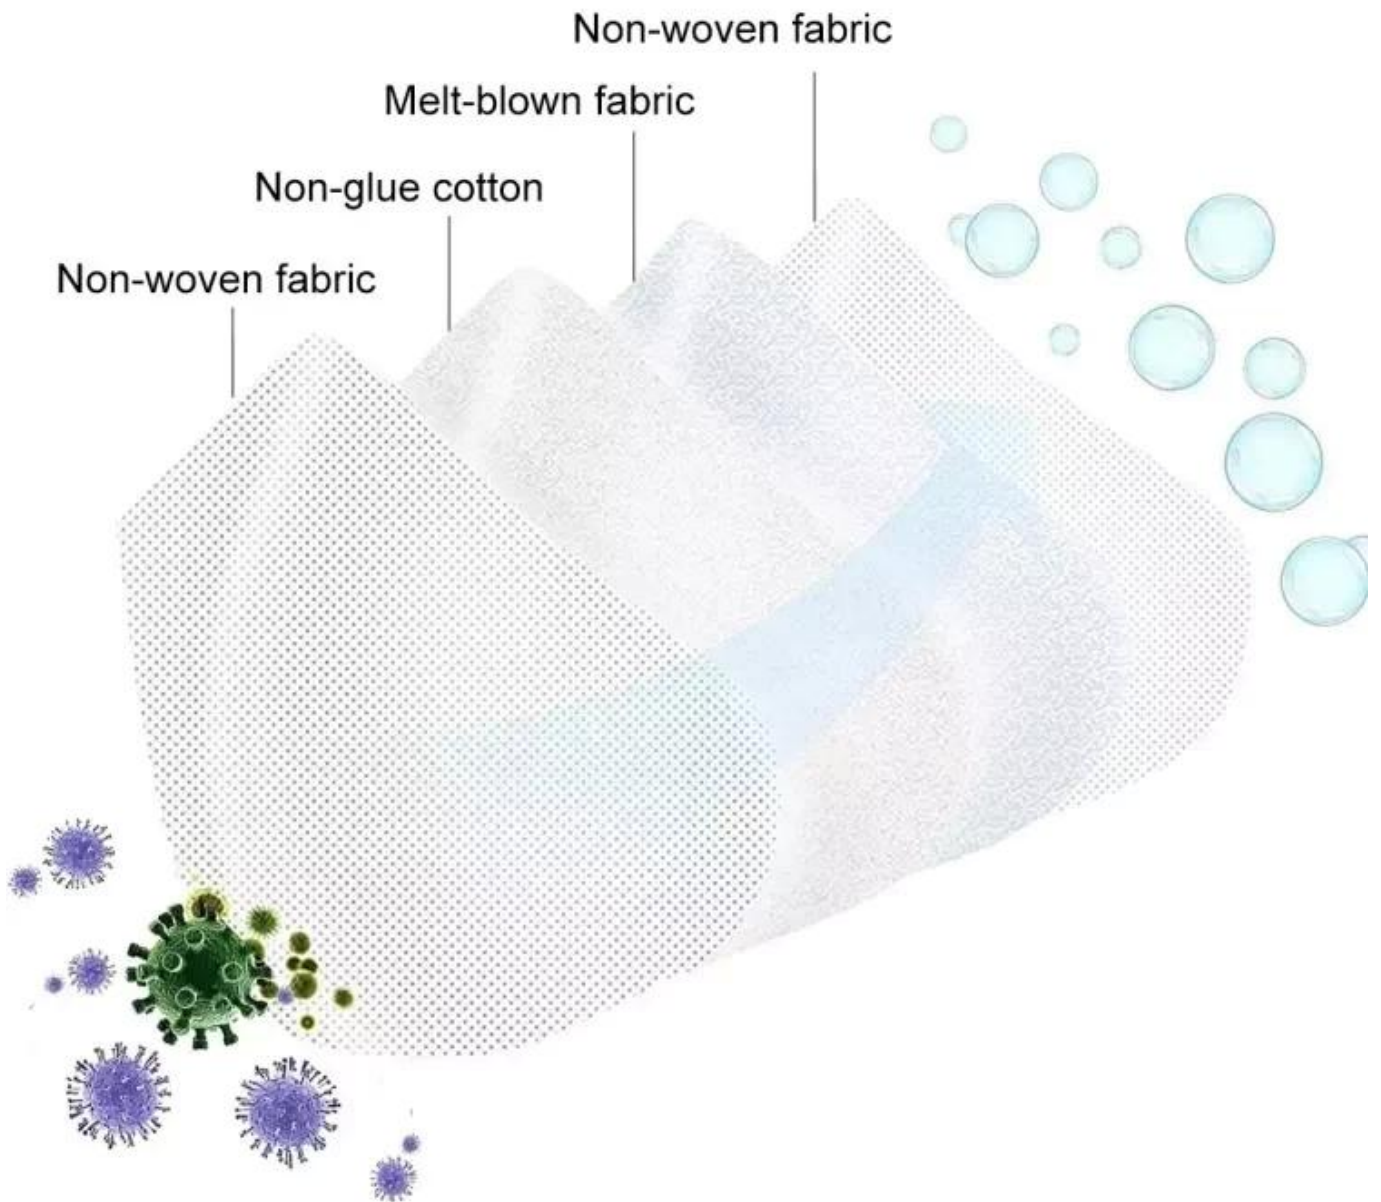

Neuankömmling Vlies Einweg-Gesichtsmaske Earloop KN95

KN95

Low resistance, High Breathability, Free Breathing

Uniform surface, densely covered air holes, comfortable and breathable, designed to fit the shape of the face, protect more comprehensive.

Fits perfectly
to the chin

Dimensional cut

Widen earband

Adjustable
nose clip

4 Layers of protection

Rabatt

Seller Discount
On all products

Time left until promotion ends: 7d 0h 0m
[Shop Now](#) ▶