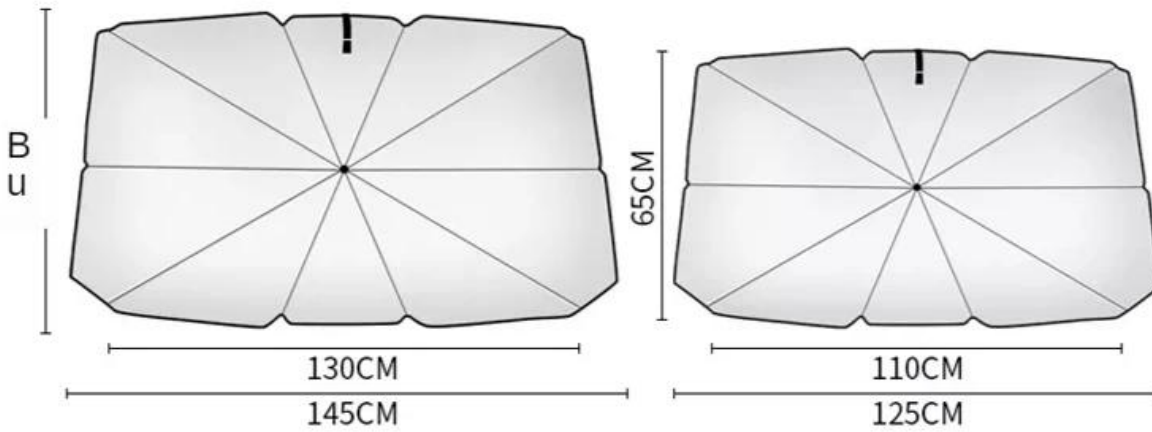

Suitable assorted styles

Large size

Small size

[MPV for commercial vehicles]]

Suitable for large size

Suitable for large size

Suitable for large size