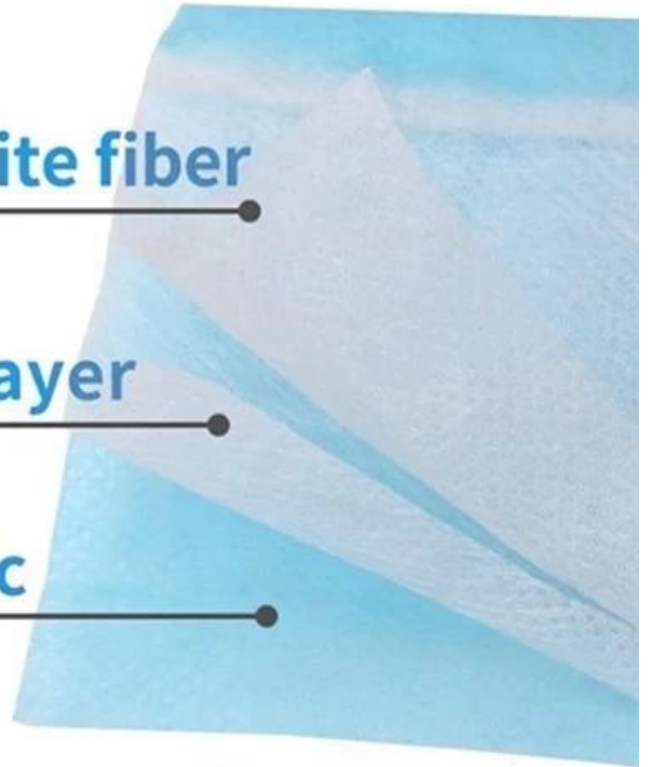

Medizinische Verwendung Vlies-Einweg-3-fach-chirurgische Gesichtsmasken mit CE-Zertifizierung

3 Layers

Skin-friendly composite fiber

High density filter layer

Non-woven fabric

How to wear a mask correctly ?

Distinguish the front and back of the mask and up and down, then wash your hands

Note: The part with the metal strip should be above the mask

After wearing the mask , squeeze the metal strips on both sides of the bridge of the nose.

Then stretch the mask down to cover the nose and mouth so that the mask does not leave wrinkles.

Magic nose bar

Adjust the face fit to ensure the protection effect.

Elastic elastic belt

Loose design, Comfortable to wear