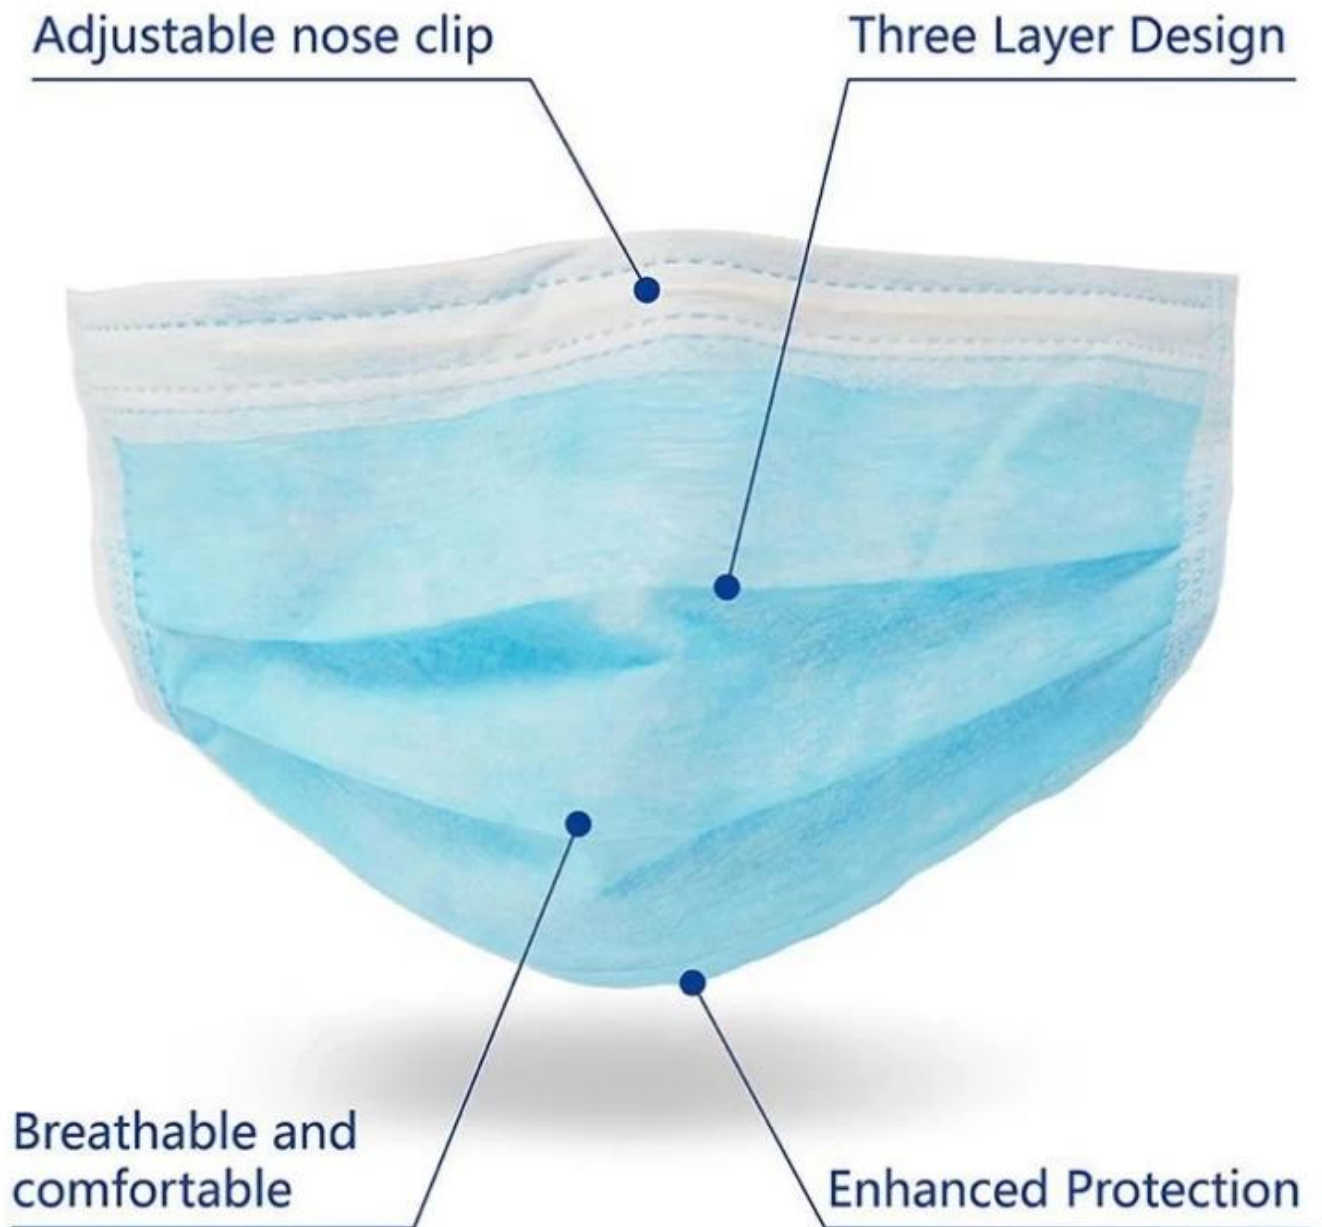

Detaillierte Bilder

Firmeninformation

Über uns Lotus Umbrella:

Shaoxing Lotus Umbrella Co., Ltd ist ein professioneller Hersteller von Amberla in der Provinz Zhejiang, China. Wir sind seit ungefähr 19 Jahren auf diesem Gebiet tätig und bieten eine Vielzahl von kundenspezifischen Regenschirmen an, einschließlich Zeit, verschiedenen Größen, Stoffstilen und Farben von Regenschirmen, Kindern, Regenschirmen, Flaschen. Sie können hochwertige