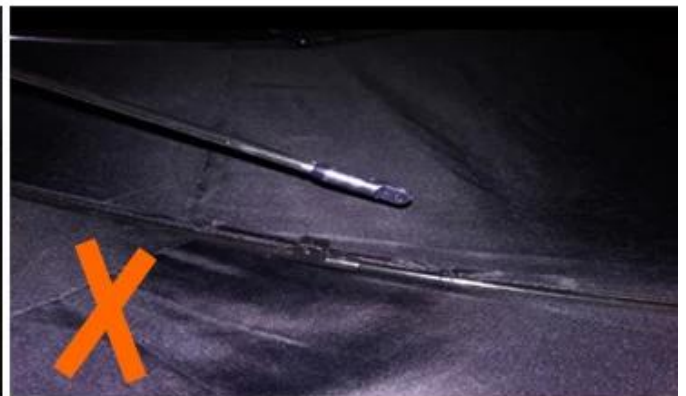

K***
ES

★☆☆☆☆

Color: Black Ships From: China Logistics: TNT

One the metals/ribs broke after one day of use, with just light rain
no wind. Very disappointing!

24 Dec 2018 02:24

ours

others

OEM PROCESS