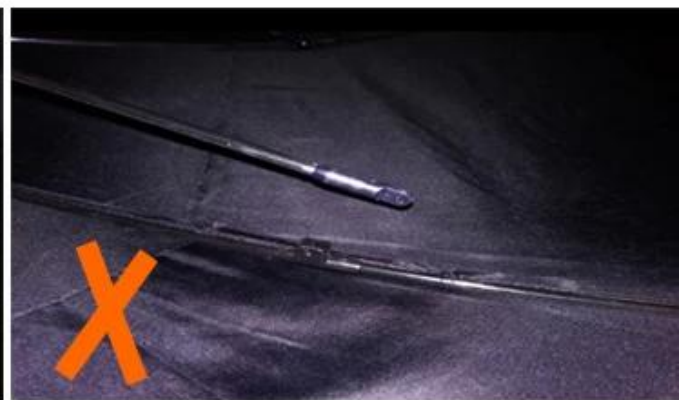

24 Dec 2018 02:24

K\*\*\*  
ES

★☆☆☆☆

Color: Black Ships From: China Logistics: TNT

One the metals/ribs broke after one day of use, with just light rain no wind. Very disappointing!

24 Dec 2018 02:24

ours

others