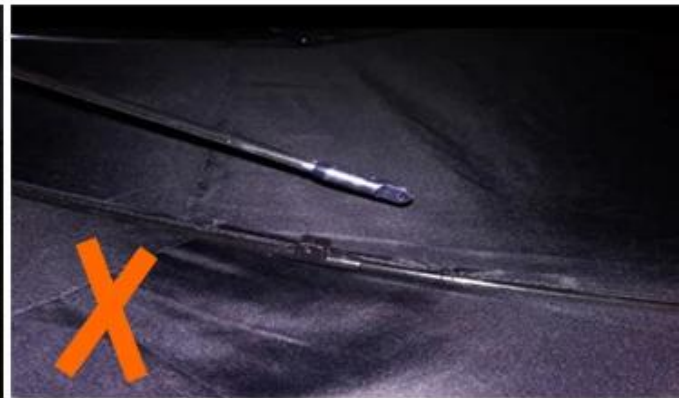

24 Dec 2018 02:24

K\*\*\*  
ES

★★★★

Color: Black Ships From: China Logistics: TNT

One the metals/ribs broke after one day of use, with just light rain no wind. Very disappointing!

24 Dec 2018 02:24

ours

others